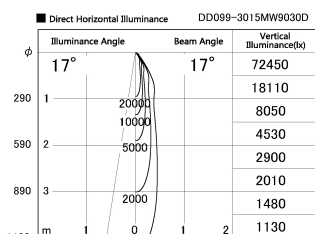

Item no. DD099-3015MW9030D

Series Name: Φ 125 Spark (Deep Cone)

Installation	Recessed mount
Type	
Fixture wattage	30.3W
Beam angle	17 deg
Color Temp.	3000K
CRI	Ra>90
Luminous	2558 lm
Body	Die-cast aluminum alloy
Body finish	N/A
Trim finish	White
Reflector finish	Mirror
IP Rate	IP20
Light source	COB module
Input Voltage	AC220~240V
Dimming Type	Non-Dimmable
Certificate	CE, CCC
Cut Hole	125mm