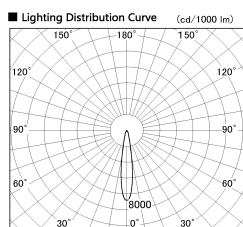

Item no. DD099-3015MW9030D

Series Name: Φ 125 Spark (Deep Cone)

Installation	Recessed mount
Type	
Fixture wattage	30.3W
Beam angle	17 deg
Color Temp.	3000K
CRI	Ra>90
Luminous	2558 lm
Body	Die-cast aluminum alloy
Body finish	N/A
Trim finish	White
Reflector finish	Mirror
IP Rate	IP20
Light source	COB module
Input Voltage	AC220~240V
Dimming Type	Non-Dimmable
Certificate	CE, CCC
Cut Hole	125mm