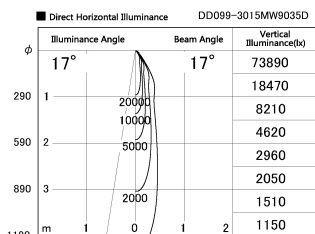

Item no. DD099-3015MW9035D

Series Name:  $\Phi$ 125 Spark (Deep Cone)

Installation	Recessed mount
Type	
Fixture wattage	30.3W
Beam angle	17 deg
Color Temp.	3500K
CRI	Ra>90
Luminous	2609 lm
Body	Die-cast aluminum alloy
Body finish	N/A
Trim finish	White
Reflector finish	Mirror
IP Rate	IP20
Light source	COB module
Input Voltage	AC220~240V
Dimming Type	Non-Dimmable
Certificate	CE, CCC
Cut Hole	125mm