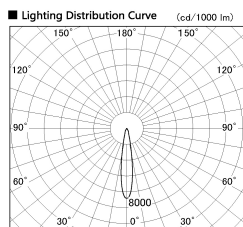

Item no. DD099-3015MW9035D

Series Name:  $\Phi$ 125 Spark (Deep Cone)

Installation	Recessed mount
Type	
Fixture wattage	30.3W
Beam angle	17 deg
Color Temp.	3500K
CRI	Ra>90
Luminous	2609 lm
Body	Die-cast aluminum alloy
Body finish	N/A
Trim finish	White
Reflector finish	Mirror
IP Rate	IP20
Light source	COB module
Input Voltage	AC220~240V
Dimming Type	Non-Dimmable
Certificate	CE, CCC
Cut Hole	125mm