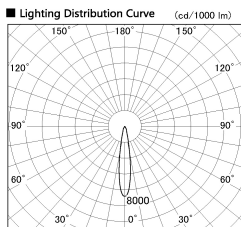

Item no. DD099-3015MW9040D

Series Name: Φ 125 Spark (Deep Cone)

Installation	Recessed mount
Type	
Fixture wattage	30.3W
Beam angle	17 deg
Color Temp.	4000K
CRI	Ra>90
Luminous	2634 lm
Body	Die-cast aluminum alloy
Body finish	N/A
Trim finish	White
Reflector finish	Mirror
IP Rate	IP20
Light source	COB module
Input Voltage	AC220~240V
Dimming Type	Non-Dimmable
Certificate	CE, CCC
Cut Hole	125mm