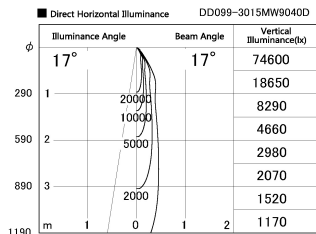

Item no. DD099-3015MW9040D

Series Name: Φ 125 Spark (Deep Cone)

Installation	Recessed mount
Type	
Fixture wattage	30.3W
Beam angle	17 deg
Color Temp.	4000K
CRI	Ra>90
Luminous	2634 lm
Body	Die-cast aluminum alloy
Body finish	N/A
Trim finish	White
Reflector finish	Mirror
IP Rate	IP20
Light source	COB module
Input Voltage	AC220~240V
Dimming Type	Non-Dimmable
Certificate	CE, CCC
Cut Hole	125mm