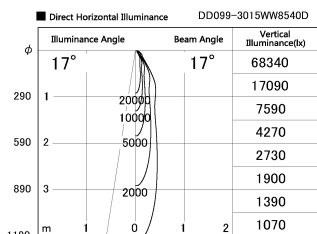

Item no. DD099-3015WW8540D

Series Name:  $\Phi$ 125 Spark (Deep Cone)

Installation	Recessed mount
Type	
Fixture wattage	30.3W
Beam angle	17 deg
Color Temp.	4000K
CRI	Ra>85
Luminous	2734 lm
Body	Die-cast aluminum alloy
Body finish	N/A
Trim finish	White
Reflector finish	White
IP Rate	IP20
Light source	COB module
Input Voltage	AC220~240V
Dimming Type	Non-Dimmable
Certificate	CE, CCC
Cut Hole	125mm