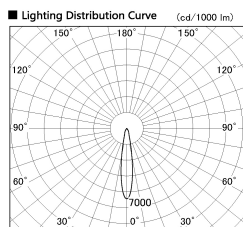

Item no. DD099-3015WW8540D

Series Name:  $\Phi$ 125 Spark (Deep Cone)

Installation	Recessed mount
Type	
Fixture wattage	30.3W
Beam angle	17 deg
Color Temp.	4000K
CRI	Ra>85
Luminous	2734 lm
Body	Die-cast aluminum alloy
Body finish	N/A
Trim finish	White
Reflector finish	White
IP Rate	IP20
Light source	COB module
Input Voltage	AC220~240V
Dimming Type	Non-Dimmable
Certificate	CE, CCC
Cut Hole	125mm