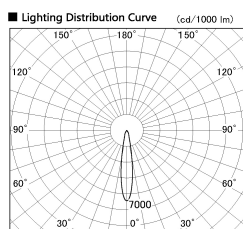

Item no. DD099-3015WW9030D

Series Name:  $\Phi$ 125 Spark (Deep Cone)

Installation	Recessed mount
Type	$\Phi$ 125 Spark (Deep Cone)
Fixture wattage	30.3W
Beam angle	17 deg
Color Temp.	3000K
CRI	Ra>90
Luminous	2413 lm
Body	Die-cast aluminum alloy
Body finish	N/A
Trim finish	White
Reflector finish	White
IP Rate	IP20
Light source	COB module
Input Voltage	AC220~240V
Dimming Type	Non-Dimmable
Certificate	CE, CCC
Cut Hole	125mm