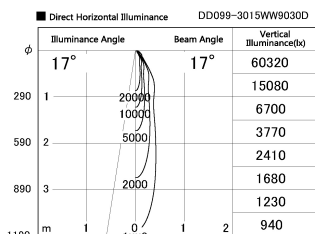

Item no. DD099-3015WW9030D

Series Name:  $\Phi$ 125 Spark (Deep Cone)

Installation	Recessed mount
Type	$\Phi$ 125 Spark (Deep Cone)
Fixture wattage	30.3W
Beam angle	17 deg
Color Temp.	3000K
CRI	Ra>90
Luminous	2413 lm
Body	Die-cast aluminum alloy
Body finish	N/A
Trim finish	White
Reflector finish	White
IP Rate	IP20
Light source	COB module
Input Voltage	AC220~240V
Dimming Type	Non-Dimmable
Certificate	CE, CCC
Cut Hole	125mm