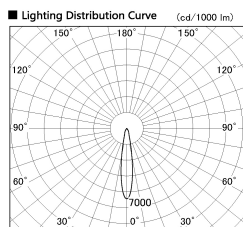

Item no. DD099-3015WW9030D

Series Name:  $\Phi$ 125 Spark (Deep Cone)

Installation	Recessed mount
Type	
Fixture wattage	30.3W
Beam angle	17 deg
Color Temp.	3000K
CRI	Ra>90
Luminous	2413 lm
Body	Die-cast aluminum alloy
Body finish	N/A
Trim finish	White
Reflector finish	White
IP Rate	IP20
Light source	COB module
Input Voltage	AC220~240V
Dimming Type	Non-Dimmable
Certificate	CE, CCC
Cut Hole	125mm