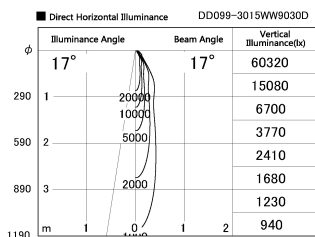

Item no. DD099-3015WW9030D

Series Name:  $\Phi$ 125 Spark (Deep Cone)

Installation	Recessed mount
Type	
Fixture wattage	30.3W
Beam angle	17 deg
Color Temp.	3000K
CRI	Ra>90
Luminous	2413 lm
Body	Die-cast aluminum alloy
Body finish	N/A
Trim finish	White
Reflector finish	White
IP Rate	IP20
Light source	COB module
Input Voltage	AC220~240V
Dimming Type	Non-Dimmable
Certificate	CE, CCC
Cut Hole	125mm