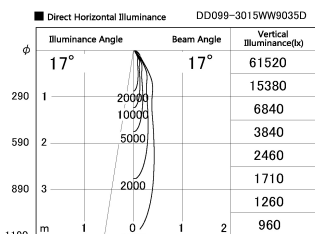

Item no. DD099-3015WW9035D

Series Name:  $\Phi$ 125 Spark (Deep Cone)

Installation	Recessed mount
Type	
Fixture wattage	30.3W
Beam angle	17 deg
Color Temp.	3500K
CRI	Ra>90
Luminous	2461 lm
Body	Die-cast aluminum alloy
Body finish	N/A
Trim finish	White
Reflector finish	White
IP Rate	IP20
Light source	COB module
Input Voltage	AC220~240V
Dimming Type	Non-Dimmable
Certificate	CE, CCC
Cut Hole	125mm