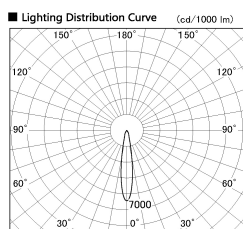

Item no. DD099-3015WW9035D

Series Name: Φ 125 Spark (Deep Cone)

Installation	Recessed mount
Type	Φ 125 Spark (Deep Cone)
Fixture wattage	30.3W
Beam angle	17 deg
Color Temp.	3500K
CRI	Ra>90
Luminous	2461 lm
Body	Die-cast aluminum alloy
Body finish	N/A
Trim finish	White
Reflector finish	White
IP Rate	IP20
Light source	COB module
Input Voltage	AC220~240V
Dimming Type	Non-Dimmable
Certificate	CE, CCC
Cut Hole	125mm