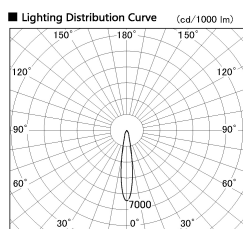

Item no. DD099-3015WW9035D

Series Name:  $\Phi$ 125 Spark (Deep Cone)

Installation	Recessed mount
Type	
Fixture wattage	30.3W
Beam angle	17 deg
Color Temp.	3500K
CRI	Ra>90
Luminous	2461 lm
Body	Die-cast aluminum alloy
Body finish	N/A
Trim finish	White
Reflector finish	White
IP Rate	IP20
Light source	COB module
Input Voltage	AC220~240V
Dimming Type	Non-Dimmable
Certificate	CE, CCC
Cut Hole	125mm