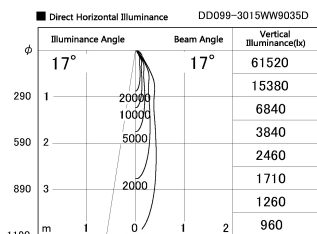

Item no. DD099-3015WW9035D

Series Name: Φ 125 Spark (Deep Cone)

Installation	Recessed mount
Type	Φ 125 Spark (Deep Cone)
Fixture wattage	30.3W
Beam angle	17 deg
Color Temp.	3500K
CRI	Ra>90
Luminous	2461 lm
Body	Die-cast aluminum alloy
Body finish	N/A
Trim finish	White
Reflector finish	White
IP Rate	IP20
Light source	COB module
Input Voltage	AC220~240V
Dimming Type	Non-Dimmable
Certificate	CE, CCC
Cut Hole	125mm