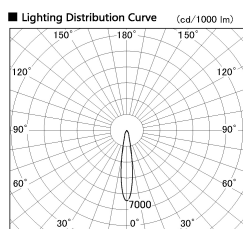

Item no. DD099-3015WW9040D

Series Name:  $\Phi$ 125 Spark (Deep Cone)

Installation	Recessed mount
Type	
Fixture wattage	30.3W
Beam angle	17 deg
Color Temp.	4000K
CRI	Ra>90
Luminous	2486 lm
Body	Die-cast aluminum alloy
Body finish	N/A
Trim finish	White
Reflector finish	White
IP Rate	IP20
Light source	COB module
Input Voltage	AC220~240V
Dimming Type	Non-Dimmable
Certificate	CE, CCC
Cut Hole	125mm