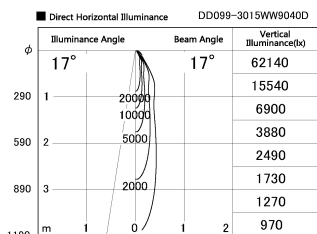

Item no. DD099-3015WW9040D

Series Name: Φ 125 Spark (Deep Cone)

Installation	Recessed mount
Type	Φ 125 Spark (Deep Cone)
Fixture wattage	30.3W
Beam angle	17 deg
Color Temp.	4000K
CRI	Ra>90
Luminous	2486 lm
Body	Die-cast aluminum alloy
Body finish	N/A
Trim finish	White
Reflector finish	White
IP Rate	IP20
Light source	COB module
Input Voltage	AC220~240V
Dimming Type	Non-Dimmable
Certificate	CE, CCC
Cut Hole	125mm