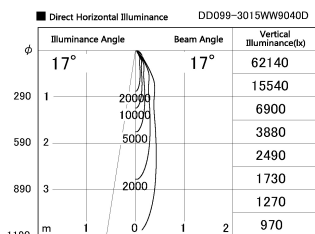

Item no. DD099-3015WW9040D

Series Name:  $\Phi$ 125 Spark (Deep Cone)

Installation	Recessed mount
Type	
Fixture wattage	30.3W
Beam angle	17 deg
Color Temp.	4000K
CRI	Ra>90
Luminous	2486 lm
Body	Die-cast aluminum alloy
Body finish	N/A
Trim finish	White
Reflector finish	White
IP Rate	IP20
Light source	COB module
Input Voltage	AC220~240V
Dimming Type	Non-Dimmable
Certificate	CE, CCC
Cut Hole	125mm