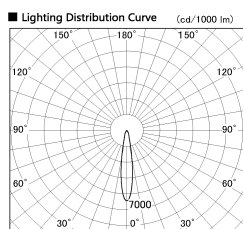

Item no. DD099-3015WW9040D

Series Name: Φ 125 Spark (Deep Cone)

Installation	Recessed mount
Type	Φ 125 Spark (Deep Cone)
Fixture wattage	30.3W
Beam angle	17 deg
Color Temp.	4000K
CRI	Ra>90
Luminous	2486 lm
Body	Die-cast aluminum alloy
Body finish	N/A
Trim finish	White
Reflector finish	White
IP Rate	IP20
Light source	COB module
Input Voltage	AC220~240V
Dimming Type	Non-Dimmable
Certificate	CE, CCC
Cut Hole	125mm