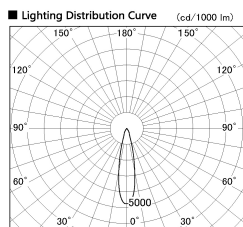

Item no. DD099-3020MW8527D

Series Name: Φ 125 Spark (Deep Cone)

Installation	Recessed mount
Type	
Fixture wattage	30.3W
Beam angle	22 deg
Color Temp.	2700K
CRI	Ra>85
Luminous	2700 lm
Body	Die-cast aluminum alloy
Body finish	N/A
Trim finish	White
Reflector finish	Mirror
IP Rate	IP20
Light source	COB module
Input Voltage	AC220~240V
Dimming Type	Non-Dimmable
Certificate	CE, CCC
Cut Hole	125mm