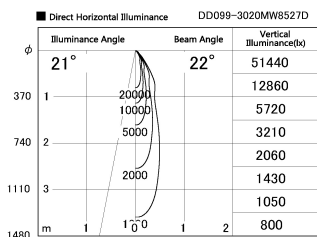

Item no. DD099-3020MW8527D

Series Name: Φ 125 Spark (Deep Cone)

Installation	Recessed mount
Type	
Fixture wattage	30.3W
Beam angle	22 deg
Color Temp.	2700K
CRI	Ra>85
Luminous	2700 lm
Body	Die-cast aluminum alloy
Body finish	N/A
Trim finish	White
Reflector finish	Mirror
IP Rate	IP20
Light source	COB module
Input Voltage	AC220~240V
Dimming Type	Non-Dimmable
Certificate	CE, CCC
Cut Hole	125mm