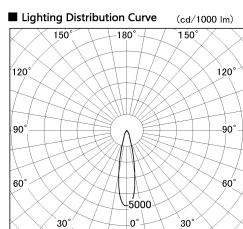

Item no. DD099-3020MW8530D

Series Name: Φ 125 Spark (Deep Cone)

Installation	Recessed mount
Type	
Fixture wattage	30.3W
Beam angle	22 deg
Color Temp.	3000K
CRI	Ra>85
Luminous	2813 lm
Body	Die-cast aluminum alloy
Body finish	N/A
Trim finish	White
Reflector finish	Mirror
IP Rate	IP20
Light source	COB module
Input Voltage	AC220~240V
Dimming Type	Non-Dimmable
Certificate	CE, CCC
Cut Hole	125mm