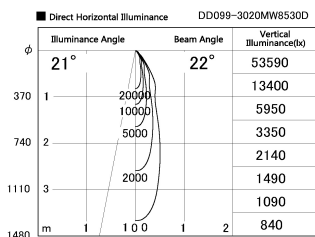

Item no. DD099-3020MW8530D

Series Name: Φ 125 Spark (Deep Cone)

Installation	Recessed mount
Type	
Fixture wattage	30.3W
Beam angle	22 deg
Color Temp.	3000K
CRI	Ra>85
Luminous	2813 lm
Body	Die-cast aluminum alloy
Body finish	N/A
Trim finish	White
Reflector finish	Mirror
IP Rate	IP20
Light source	COB module
Input Voltage	AC220~240V
Dimming Type	Non-Dimmable
Certificate	CE, CCC
Cut Hole	125mm