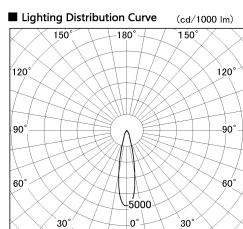

Item no. DD099-3020MW8535D

Series Name:  $\Phi$ 125 Spark (Deep Cone)

Installation	Recessed mount
Type	
Fixture wattage	30.3W
Beam angle	22 deg
Color Temp.	3500K
CRI	Ra>85
Luminous	2869 lm
Body	Die-cast aluminum alloy
Body finish	N/A
Trim finish	White
Reflector finish	Mirror
IP Rate	IP20
Light source	COB module
Input Voltage	AC220~240V
Dimming Type	Non-Dimmable
Certificate	CE, CCC
Cut Hole	125mm