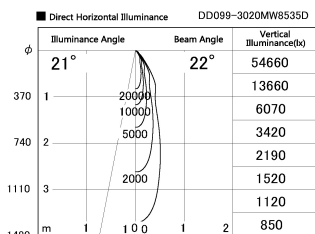

Item no. DD099-3020MW8535D

Series Name:  $\Phi$ 125 Spark (Deep Cone)

Installation	Recessed mount
Type	
Fixture wattage	30.3W
Beam angle	22 deg
Color Temp.	3500K
CRI	Ra>85
Luminous	2869 lm
Body	Die-cast aluminum alloy
Body finish	N/A
Trim finish	White
Reflector finish	Mirror
IP Rate	IP20
Light source	COB module
Input Voltage	AC220~240V
Dimming Type	Non-Dimmable
Certificate	CE, CCC
Cut Hole	125mm