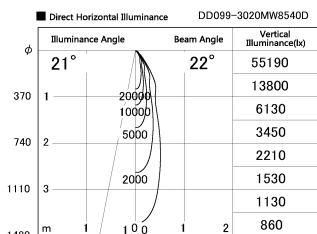

Item no. DD099-3020MW8540D

Series Name: Φ 125 Spark (Deep Cone)

Installation	Recessed mount
Type	
Fixture wattage	30.3W
Beam angle	22 deg
Color Temp.	4000K
CRI	Ra>85
Luminous	2897 lm
Body	Die-cast aluminum alloy
Body finish	N/A
Trim finish	White
Reflector finish	Mirror
IP Rate	IP20
Light source	COB module
Input Voltage	AC220~240V
Dimming Type	Non-Dimmable
Certificate	CE, CCC
Cut Hole	125mm