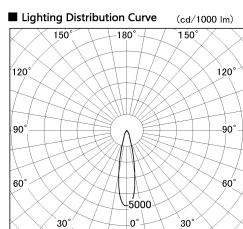

Item no. DD099-3020MW8540D

Series Name: Φ 125 Spark (Deep Cone)

Installation	Recessed mount
Type	
Fixture wattage	30.3W
Beam angle	22 deg
Color Temp.	4000K
CRI	Ra>85
Luminous	2897 lm
Body	Die-cast aluminum alloy
Body finish	N/A
Trim finish	White
Reflector finish	Mirror
IP Rate	IP20
Light source	COB module
Input Voltage	AC220~240V
Dimming Type	Non-Dimmable
Certificate	CE, CCC
Cut Hole	125mm