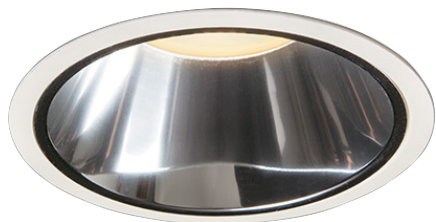

Item no. DD099-3020MW9027D

Series Name: Φ 125 Spark (Deep Cone)

Installation	Recessed mount
Type	Φ 125 Spark (Deep Cone)
Fixture wattage	30.3W
Beam angle	22 deg
Color Temp.	2700K
CRI	Ra>90
Luminous	2455 lm
Body	Die-cast aluminum alloy
Body finish	N/A
Trim finish	White
Reflector finish	Mirror
IP Rate	IP20
Light source	COB module
Input Voltage	AC220~240V
Dimming Type	Non-Dimmable
Certificate	CE, CCC
Cut Hole	125mm