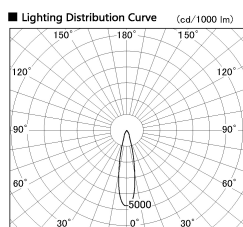

Item no. DD099-3020MW9035D

Series Name: Φ 125 Spark (Deep Cone)

Installation	Recessed mount
Type	
Fixture wattage	30.3W
Beam angle	22 deg
Color Temp.	3500K
CRI	Ra>90
Luminous	2609 lm
Body	Die-cast aluminum alloy
Body finish	N/A
Trim finish	White
Reflector finish	Mirror
IP Rate	IP20
Light source	COB module
Input Voltage	AC220~240V
Dimming Type	Non-Dimmable
Certificate	CE, CCC
Cut Hole	125mm