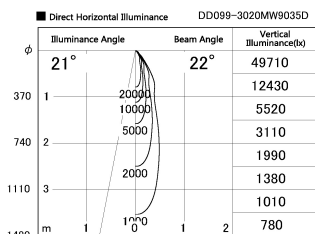

Item no. DD099-3020MW9035D

Series Name: Φ 125 Spark (Deep Cone)

Installation	Recessed mount
Type	
Fixture wattage	30.3W
Beam angle	22 deg
Color Temp.	3500K
CRI	Ra>90
Luminous	2609 lm
Body	Die-cast aluminum alloy
Body finish	N/A
Trim finish	White
Reflector finish	Mirror
IP Rate	IP20
Light source	COB module
Input Voltage	AC220~240V
Dimming Type	Non-Dimmable
Certificate	CE, CCC
Cut Hole	125mm