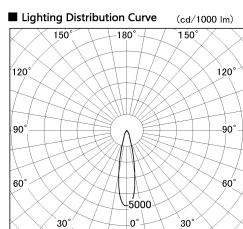

Item no. DD099-3020MW9040D

Series Name: Φ 125 Spark (Deep Cone)

Installation	Recessed mount
Type	
Fixture wattage	30.3W
Beam angle	22 deg
Color Temp.	4000K
CRI	Ra>90
Luminous	2634 lm
Body	Die-cast aluminum alloy
Body finish	N/A
Trim finish	White
Reflector finish	Mirror
IP Rate	IP20
Light source	COB module
Input Voltage	AC220~240V
Dimming Type	Non-Dimmable
Certificate	CE, CCC
Cut Hole	125mm