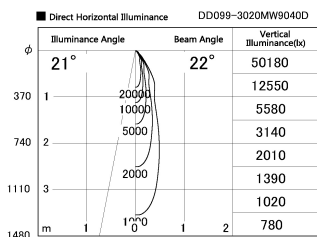

Item no. DD099-3020MW9040D

Series Name: Φ 125 Spark (Deep Cone)

Installation	Recessed mount
Type	
Fixture wattage	30.3W
Beam angle	22 deg
Color Temp.	4000K
CRI	Ra>90
Luminous	2634 lm
Body	Die-cast aluminum alloy
Body finish	N/A
Trim finish	White
Reflector finish	Mirror
IP Rate	IP20
Light source	COB module
Input Voltage	AC220~240V
Dimming Type	Non-Dimmable
Certificate	CE, CCC
Cut Hole	125mm