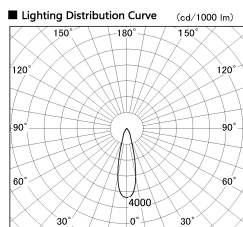

Item no. DD099-3020WW8527D

Series Name: Φ 125 Spark (Deep Cone)

| | |
|------------------|-------------------------|
| Installation | Recessed mount |
| Type | |
| Fixture wattage | 30.3W |
| Beam angle | 26 deg |
| Color Temp. | 2700K |
| CRI | Ra>85 |
| Luminous | 2540 lm |
| Body | Die-cast aluminum alloy |
| Body finish | N/A |
| Trim finish | White |
| Reflector finish | White |
| IP Rate | IP20 |
| Light source | COB module |
| Input Voltage | AC220~240V |
| Dimming Type | Non-Dimmable |
| Certificate | CE, CCC |
| Cut Hole | 125mm |