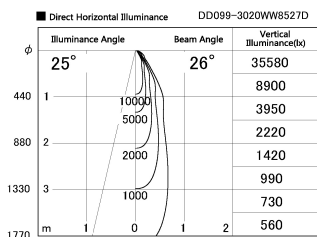

Item no. DD099-3020WW8527D

Series Name: Φ 125 Spark (Deep Cone)

| | |
|------------------|-------------------------|
| Installation | Recessed mount |
| Type | |
| Fixture wattage | 30.3W |
| Beam angle | 26 deg |
| Color Temp. | 2700K |
| CRI | Ra>85 |
| Luminous | 2540 lm |
| Body | Die-cast aluminum alloy |
| Body finish | N/A |
| Trim finish | White |
| Reflector finish | White |
| IP Rate | IP20 |
| Light source | COB module |
| Input Voltage | AC220~240V |
| Dimming Type | Non-Dimmable |
| Certificate | CE, CCC |
| Cut Hole | 125mm |