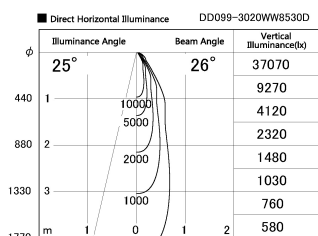

Item no. DD099-3020WW8530D

Series Name: Φ 125 Spark (Deep Cone)

Installation	Recessed mount
Type	
Fixture wattage	30.3W
Beam angle	26 deg
Color Temp.	3000K
CRI	Ra>85
Luminous	2646 lm
Body	Die-cast aluminum alloy
Body finish	N/A
Trim finish	White
Reflector finish	White
IP Rate	IP20
Light source	COB module
Input Voltage	AC220~240V
Dimming Type	Non-Dimmable
Certificate	CE, CCC
Cut Hole	125mm