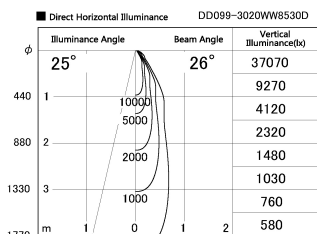

Item no. DD099-3020WW8530D

Series Name: Φ 125 Spark (Deep Cone)

Installation	Recessed mount
Type	Φ 125 Spark (Deep Cone)
Fixture wattage	30.3W
Beam angle	26 deg
Color Temp.	3000K
CRI	Ra>85
Luminous	2646 lm
Body	Die-cast aluminum alloy
Body finish	N/A
Trim finish	White
Reflector finish	White
IP Rate	IP20
Light source	COB module
Input Voltage	AC220~240V
Dimming Type	Non-Dimmable
Certificate	CE, CCC
Cut Hole	125mm