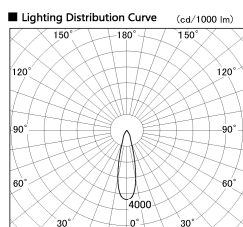

Item no. DD099-3020WW8530D

Series Name: Φ 125 Spark (Deep Cone)

Installation	Recessed mount
Type	
Fixture wattage	30.3W
Beam angle	26 deg
Color Temp.	3000K
CRI	Ra>85
Luminous	2646 lm
Body	Die-cast aluminum alloy
Body finish	N/A
Trim finish	White
Reflector finish	White
IP Rate	IP20
Light source	COB module
Input Voltage	AC220~240V
Dimming Type	Non-Dimmable
Certificate	CE, CCC
Cut Hole	125mm