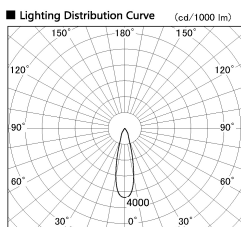

Item no. DD099-3020WW8530D

Series Name: Φ 125 Spark (Deep Cone)

Installation	Recessed mount
Type	Φ 125 Spark (Deep Cone)
Fixture wattage	30.3W
Beam angle	26 deg
Color Temp.	3000K
CRI	Ra>85
Luminous	2646 lm
Body	Die-cast aluminum alloy
Body finish	N/A
Trim finish	White
Reflector finish	White
IP Rate	IP20
Light source	COB module
Input Voltage	AC220~240V
Dimming Type	Non-Dimmable
Certificate	CE, CCC
Cut Hole	125mm