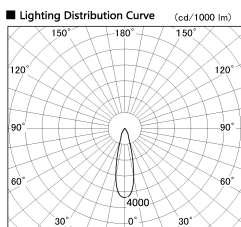

Item no. DD099-3020WW8535D

Series Name: Φ 125 Spark (Deep Cone)

Installation	Recessed mount
Type	Φ 125 Spark (Deep Cone)
Fixture wattage	30.3W
Beam angle	26 deg
Color Temp.	3500K
CRI	Ra>85
Luminous	2699 lm
Body	Die-cast aluminum alloy
Body finish	N/A
Trim finish	White
Reflector finish	White
IP Rate	IP20
Light source	COB module
Input Voltage	AC220~240V
Dimming Type	Non-Dimmable
Certificate	CE, CCC
Cut Hole	125mm