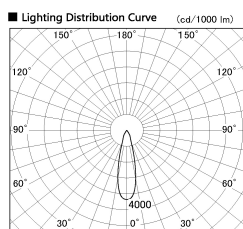

Item no. DD099-3020WW8535D

Series Name: Φ 125 Spark (Deep Cone)

Installation	Recessed mount
Type	
Fixture wattage	30.3W
Beam angle	26 deg
Color Temp.	3500K
CRI	Ra>85
Luminous	2699 lm
Body	Die-cast aluminum alloy
Body finish	N/A
Trim finish	White
Reflector finish	White
IP Rate	IP20
Light source	COB module
Input Voltage	AC220~240V
Dimming Type	Non-Dimmable
Certificate	CE, CCC
Cut Hole	125mm