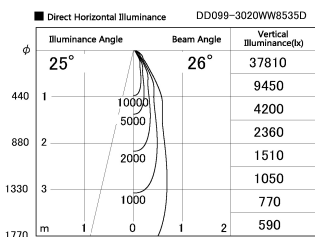

Item no. DD099-3020WW8535D

Series Name: Φ 125 Spark (Deep Cone)

Installation	Recessed mount
Type	Φ 125 Spark (Deep Cone)
Fixture wattage	30.3W
Beam angle	26 deg
Color Temp.	3500K
CRI	Ra>85
Luminous	2699 lm
Body	Die-cast aluminum alloy
Body finish	N/A
Trim finish	White
Reflector finish	White
IP Rate	IP20
Light source	COB module
Input Voltage	AC220~240V
Dimming Type	Non-Dimmable
Certificate	CE, CCC
Cut Hole	125mm