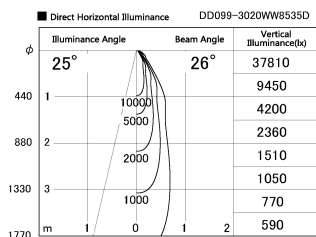

Item no. DD099-3020WW8535D

Series Name: Φ 125 Spark (Deep Cone)

Installation	Recessed mount
Type	
Fixture wattage	30.3W
Beam angle	26 deg
Color Temp.	3500K
CRI	Ra>85
Luminous	2699 lm
Body	Die-cast aluminum alloy
Body finish	N/A
Trim finish	White
Reflector finish	White
IP Rate	IP20
Light source	COB module
Input Voltage	AC220~240V
Dimming Type	Non-Dimmable
Certificate	CE, CCC
Cut Hole	125mm