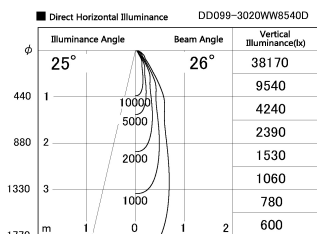

Item no. DD099-3020WW8540D

Series Name: Φ 125 Spark (Deep Cone)

Installation	Recessed mount
Type	Φ 125 Spark (Deep Cone)
Fixture wattage	30.3W
Beam angle	26 deg
Color Temp.	4000K
CRI	Ra>85
Luminous	2725 lm
Body	Die-cast aluminum alloy
Body finish	N/A
Trim finish	White
Reflector finish	White
IP Rate	IP20
Light source	COB module
Input Voltage	AC220~240V
Dimming Type	Non-Dimmable
Certificate	CE, CCC
Cut Hole	125mm