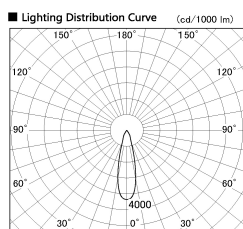

Item no. DD099-3020WW8540D

Series Name: Φ 125 Spark (Deep Cone)

Installation	Recessed mount
Type	
Fixture wattage	30.3W
Beam angle	26 deg
Color Temp.	4000K
CRI	Ra>85
Luminous	2725 lm
Body	Die-cast aluminum alloy
Body finish	N/A
Trim finish	White
Reflector finish	White
IP Rate	IP20
Light source	COB module
Input Voltage	AC220~240V
Dimming Type	Non-Dimmable
Certificate	CE, CCC
Cut Hole	125mm