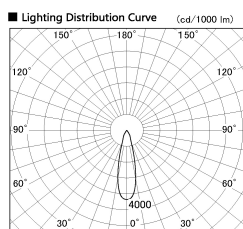

Item no. DD099-3020WW8540D

Series Name: Φ 125 Spark (Deep Cone)

Installation	Recessed mount
Type	Φ 125 Spark (Deep Cone)
Fixture wattage	30.3W
Beam angle	26 deg
Color Temp.	4000K
CRI	Ra>85
Luminous	2725 lm
Body	Die-cast aluminum alloy
Body finish	N/A
Trim finish	White
Reflector finish	White
IP Rate	IP20
Light source	COB module
Input Voltage	AC220~240V
Dimming Type	Non-Dimmable
Certificate	CE, CCC
Cut Hole	125mm