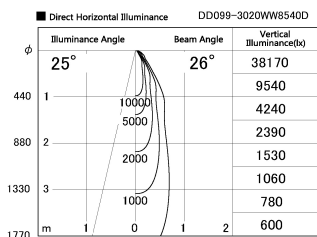

Item no. DD099-3020WW8540D

Series Name: Φ 125 Spark (Deep Cone)

Installation	Recessed mount
Type	
Fixture wattage	30.3W
Beam angle	26 deg
Color Temp.	4000K
CRI	Ra>85
Luminous	2725 lm
Body	Die-cast aluminum alloy
Body finish	N/A
Trim finish	White
Reflector finish	White
IP Rate	IP20
Light source	COB module
Input Voltage	AC220~240V
Dimming Type	Non-Dimmable
Certificate	CE, CCC
Cut Hole	125mm