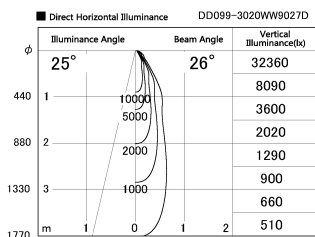

Item no. DD099-3020WW9027D

Series Name:  $\Phi$ 125 Spark (Deep Cone)

Installation	Recessed mount
Type	$\Phi$ 125 Spark (Deep Cone)
Fixture wattage	30.3W
Beam angle	26 deg
Color Temp.	2700K
CRI	Ra>90
Luminous	2310 lm
Body	Die-cast aluminum alloy
Body finish	N/A
Trim finish	White
Reflector finish	White
IP Rate	IP20
Light source	COB module
Input Voltage	AC220~240V
Dimming Type	Non-Dimmable
Certificate	CE, CCC
Cut Hole	125mm