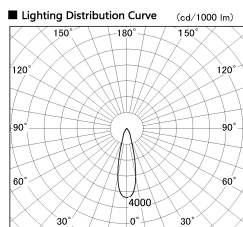

Item no. DD099-3020WW9027D

Series Name: Φ 125 Spark (Deep Cone)

Installation	Recessed mount
Type	
Fixture wattage	30.3W
Beam angle	26 deg
Color Temp.	2700K
CRI	Ra>90
Luminous	2310 lm
Body	Die-cast aluminum alloy
Body finish	N/A
Trim finish	White
Reflector finish	White
IP Rate	IP20
Light source	COB module
Input Voltage	AC220~240V
Dimming Type	Non-Dimmable
Certificate	CE, CCC
Cut Hole	125mm