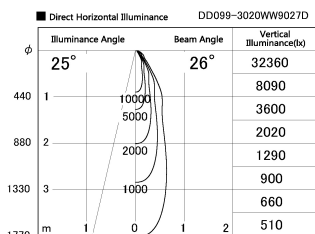

Item no. DD099-3020WW9027D

Series Name: Φ 125 Spark (Deep Cone)

Installation	Recessed mount
Type	
Fixture wattage	30.3W
Beam angle	26 deg
Color Temp.	2700K
CRI	Ra>90
Luminous	2310 lm
Body	Die-cast aluminum alloy
Body finish	N/A
Trim finish	White
Reflector finish	White
IP Rate	IP20
Light source	COB module
Input Voltage	AC220~240V
Dimming Type	Non-Dimmable
Certificate	CE, CCC
Cut Hole	125mm