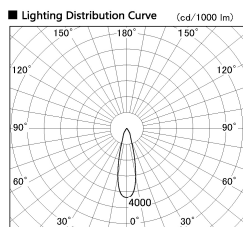

Item no. DD099-3020WW9027D

Series Name:  $\Phi$ 125 Spark (Deep Cone)

Installation	Recessed mount
Type	$\Phi$ 125 Spark (Deep Cone)
Fixture wattage	30.3W
Beam angle	26 deg
Color Temp.	2700K
CRI	Ra>90
Luminous	2310 lm
Body	Die-cast aluminum alloy
Body finish	N/A
Trim finish	White
Reflector finish	White
IP Rate	IP20
Light source	COB module
Input Voltage	AC220~240V
Dimming Type	Non-Dimmable
Certificate	CE, CCC
Cut Hole	125mm