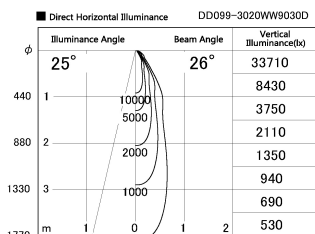

Item no. DD099-3020WW9030D

Series Name:  $\Phi$ 125 Spark (Deep Cone)

Installation	Recessed mount
Type	
Fixture wattage	30.3W
Beam angle	26 deg
Color Temp.	3000K
CRI	Ra>90
Luminous	2406 lm
Body	Die-cast aluminum alloy
Body finish	N/A
Trim finish	White
Reflector finish	White
IP Rate	IP20
Light source	COB module
Input Voltage	AC220~240V
Dimming Type	Non-Dimmable
Certificate	CE, CCC
Cut Hole	125mm