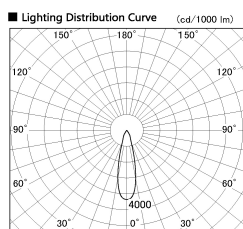

Item no. DD099-3020WW9030D

Series Name:  $\Phi$ 125 Spark (Deep Cone)

Installation	Recessed mount
Type	
Fixture wattage	30.3W
Beam angle	26 deg
Color Temp.	3000K
CRI	Ra>90
Luminous	2406 lm
Body	Die-cast aluminum alloy
Body finish	N/A
Trim finish	White
Reflector finish	White
IP Rate	IP20
Light source	COB module
Input Voltage	AC220~240V
Dimming Type	Non-Dimmable
Certificate	CE, CCC
Cut Hole	125mm