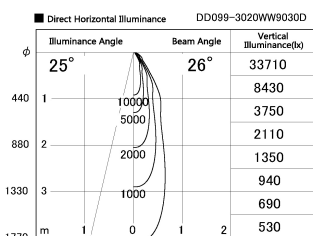

Item no. DD099-3020WW9030D

Series Name: Φ 125 Spark (Deep Cone)

Installation	Recessed mount
Type	Φ 125 Spark (Deep Cone)
Fixture wattage	30.3W
Beam angle	26 deg
Color Temp.	3000K
CRI	Ra>90
Luminous	2406 lm
Body	Die-cast aluminum alloy
Body finish	N/A
Trim finish	White
Reflector finish	White
IP Rate	IP20
Light source	COB module
Input Voltage	AC220~240V
Dimming Type	Non-Dimmable
Certificate	CE, CCC
Cut Hole	125mm