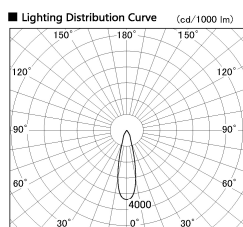

Item no. DD099-3020WW9030D

Series Name: Φ 125 Spark (Deep Cone)

Installation	Recessed mount
Type	Φ 125 Spark (Deep Cone)
Fixture wattage	30.3W
Beam angle	26 deg
Color Temp.	3000K
CRI	Ra>90
Luminous	2406 lm
Body	Die-cast aluminum alloy
Body finish	N/A
Trim finish	White
Reflector finish	White
IP Rate	IP20
Light source	COB module
Input Voltage	AC220~240V
Dimming Type	Non-Dimmable
Certificate	CE, CCC
Cut Hole	125mm