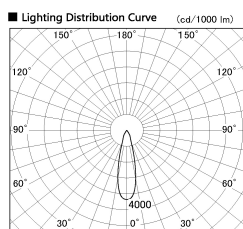

Item no. DD099-3020WW9035D

Series Name:  $\Phi$ 125 Spark (Deep Cone)

Installation	Recessed mount
Type	
Fixture wattage	30.3W
Beam angle	26 deg
Color Temp.	3500K
CRI	Ra>90
Luminous	2454 lm
Body	Die-cast aluminum alloy
Body finish	N/A
Trim finish	White
Reflector finish	White
IP Rate	IP20
Light source	COB module
Input Voltage	AC220~240V
Dimming Type	Non-Dimmable
Certificate	CE, CCC
Cut Hole	125mm