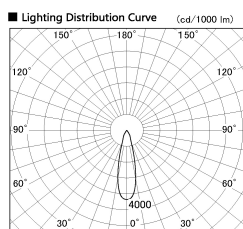

Item no. DD099-3020WW9035D

Series Name: Φ 125 Spark (Deep Cone)

Installation	Recessed mount
Type	Φ 125 Spark (Deep Cone)
Fixture wattage	30.3W
Beam angle	26 deg
Color Temp.	3500K
CRI	Ra>90
Luminous	2454 lm
Body	Die-cast aluminum alloy
Body finish	N/A
Trim finish	White
Reflector finish	White
IP Rate	IP20
Light source	COB module
Input Voltage	AC220~240V
Dimming Type	Non-Dimmable
Certificate	CE, CCC
Cut Hole	125mm