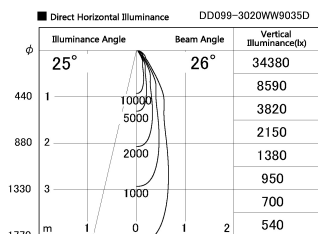

Item no. DD099-3020WW9035D

Series Name: Φ 125 Spark (Deep Cone)

Installation	Recessed mount
Type	Φ 125 Spark (Deep Cone)
Fixture wattage	30.3W
Beam angle	26 deg
Color Temp.	3500K
CRI	Ra>90
Luminous	2454 lm
Body	Die-cast aluminum alloy
Body finish	N/A
Trim finish	White
Reflector finish	White
IP Rate	IP20
Light source	COB module
Input Voltage	AC220~240V
Dimming Type	Non-Dimmable
Certificate	CE, CCC
Cut Hole	125mm