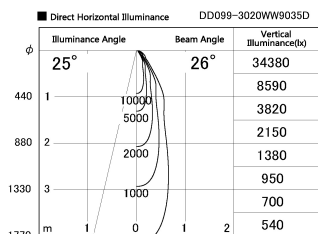

Item no. DD099-3020WW9035D

Series Name:  $\Phi$ 125 Spark (Deep Cone)

Installation	Recessed mount
Type	
Fixture wattage	30.3W
Beam angle	26 deg
Color Temp.	3500K
CRI	Ra>90
Luminous	2454 lm
Body	Die-cast aluminum alloy
Body finish	N/A
Trim finish	White
Reflector finish	White
IP Rate	IP20
Light source	COB module
Input Voltage	AC220~240V
Dimming Type	Non-Dimmable
Certificate	CE, CCC
Cut Hole	125mm