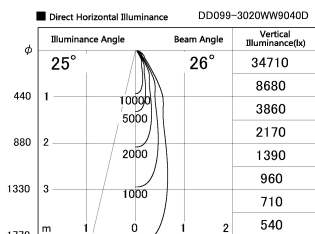

Item no. DD099-3020WW9040D

Series Name:  $\Phi$ 125 Spark (Deep Cone)

Installation	Recessed mount
Type	
Fixture wattage	30.3W
Beam angle	26 deg
Color Temp.	4000K
CRI	Ra>90
Luminous	2478 lm
Body	Die-cast aluminum alloy
Body finish	N/A
Trim finish	White
Reflector finish	White
IP Rate	IP20
Light source	COB module
Input Voltage	AC220~240V
Dimming Type	Non-Dimmable
Certificate	CE, CCC
Cut Hole	125mm