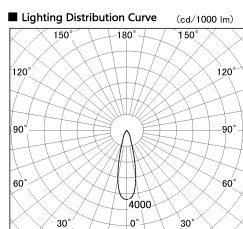

Item no. DD099-3020WW9040D

Series Name:  $\Phi$ 125 Spark (Deep Cone)

Installation	Recessed mount
Type	
Fixture wattage	30.3W
Beam angle	26 deg
Color Temp.	4000K
CRI	Ra>90
Luminous	2478 lm
Body	Die-cast aluminum alloy
Body finish	N/A
Trim finish	White
Reflector finish	White
IP Rate	IP20
Light source	COB module
Input Voltage	AC220~240V
Dimming Type	Non-Dimmable
Certificate	CE, CCC
Cut Hole	125mm