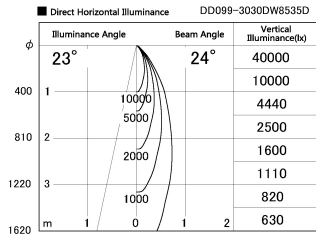

Item no. DD099-3030DW8535D

Series Name: Φ 125 Spark (Deep Cone)

With Dark Mirror Reflector

Installation	Recessed mount
Type	
Fixture wattage	30.3W
Beam angle	24 deg
Color Temp.	3500K
CRI	Ra>85
Luminous	2754 lm
Body	Die-cast aluminum alloy
Body finish	N/A
Trim finish	White
Reflector finish	Dark Mirror
IP Rate	IP20
Light source	COB module
Input Voltage	AC220~240V
Dimming Type	Non-Dimmable
Certificate	CE, CCC
Cut Hole	125mm