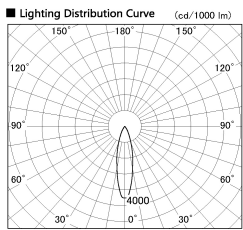

Item no. DD099-3030DW8535D

Series Name: Φ 125 Spark (Deep Cone)

With Dark Mirror Reflector

Installation	Recessed mount
Type	
Fixture wattage	30.3W
Beam angle	24 deg
Color Temp.	3500K
CRI	Ra>85
Luminous	2754 lm
Body	Die-cast aluminum alloy
Body finish	N/A
Trim finish	White
Reflector finish	Dark Mirror
IP Rate	IP20
Light source	COB module
Input Voltage	AC220~240V
Dimming Type	Non-Dimmable
Certificate	CE, CCC
Cut Hole	125mm