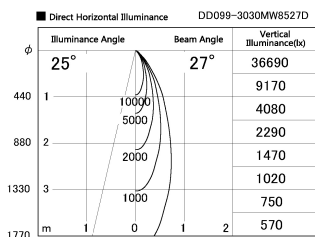

Item no. DD099-3030MW8527D

Series Name: Φ 125 Spark (Deep Cone)

Installation	Recessed mount
Type	
Fixture wattage	30.3W
Beam angle	27 deg
Color Temp.	2700K
CRI	Ra>85
Luminous	2716 lm
Body	Die-cast aluminum alloy
Body finish	N/A
Trim finish	White
Reflector finish	Mirror
IP Rate	IP20
Light source	COB module
Input Voltage	AC220~240V
Dimming Type	Non-Dimmable
Certificate	CE, CCC
Cut Hole	125mm