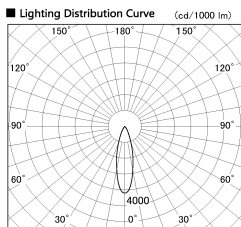

Item no. DD099-3030MW8527D

Series Name: Φ 125 Spark (Deep Cone)

Installation	Recessed mount
Type	Φ 125 Spark (Deep Cone)
Fixture wattage	30.3W
Beam angle	27 deg
Color Temp.	2700K
CRI	Ra>85
Luminous	2716 lm
Body	Die-cast aluminum alloy
Body finish	N/A
Trim finish	White
Reflector finish	Mirror
IP Rate	IP20
Light source	COB module
Input Voltage	AC220~240V
Dimming Type	Non-Dimmable
Certificate	CE, CCC
Cut Hole	125mm