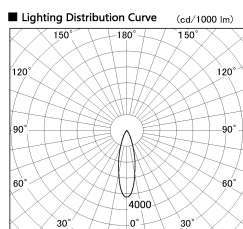

Item no. DD099-3030MW8527D

Series Name: Φ 125 Spark (Deep Cone)

Installation	Recessed mount
Type	
Fixture wattage	30.3W
Beam angle	27 deg
Color Temp.	2700K
CRI	Ra>85
Luminous	2716 lm
Body	Die-cast aluminum alloy
Body finish	N/A
Trim finish	White
Reflector finish	Mirror
IP Rate	IP20
Light source	COB module
Input Voltage	AC220~240V
Dimming Type	Non-Dimmable
Certificate	CE, CCC
Cut Hole	125mm