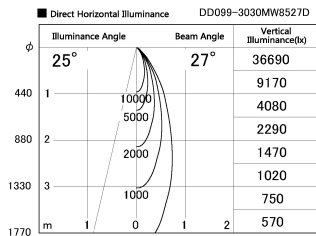

Item no. DD099-3030MW8527D

Series Name: Φ 125 Spark (Deep Cone)

Installation	Recessed mount
Type	Φ 125 Spark (Deep Cone)
Fixture wattage	30.3W
Beam angle	27 deg
Color Temp.	2700K
CRI	Ra>85
Luminous	2716 lm
Body	Die-cast aluminum alloy
Body finish	N/A
Trim finish	White
Reflector finish	Mirror
IP Rate	IP20
Light source	COB module
Input Voltage	AC220~240V
Dimming Type	Non-Dimmable
Certificate	CE, CCC
Cut Hole	125mm