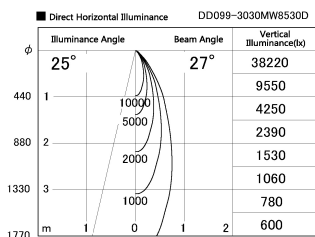

Item no. DD099-3030MW8530D

Series Name:  $\Phi$ 125 Spark (Deep Cone)

Installation	Recessed mount
Type	
Fixture wattage	30.3W
Beam angle	27 deg
Color Temp.	3000K
CRI	Ra>85
Luminous	2829 lm
Body	Die-cast aluminum alloy
Body finish	N/A
Trim finish	White
Reflector finish	Mirror
IP Rate	IP20
Light source	COB module
Input Voltage	AC220~240V
Dimming Type	Non-Dimmable
Certificate	CE, CCC
Cut Hole	125mm