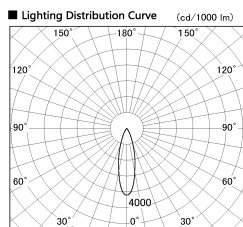

Item no. DD099-3030MW8530D

Series Name:  $\Phi$ 125 Spark (Deep Cone)

Installation	Recessed mount
Type	
Fixture wattage	30.3W
Beam angle	27 deg
Color Temp.	3000K
CRI	Ra>85
Luminous	2829 lm
Body	Die-cast aluminum alloy
Body finish	N/A
Trim finish	White
Reflector finish	Mirror
IP Rate	IP20
Light source	COB module
Input Voltage	AC220~240V
Dimming Type	Non-Dimmable
Certificate	CE, CCC
Cut Hole	125mm