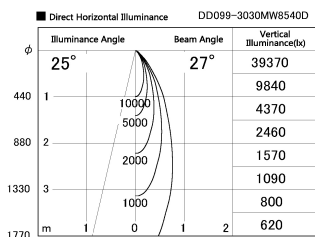

Item no. DD099-3030MW8540D

Series Name: Φ 125 Spark (Deep Cone)

Installation	Recessed mount
Type	
Fixture wattage	30.3W
Beam angle	27 deg
Color Temp.	4000K
CRI	Ra>85
Luminous	2914 lm
Body	Die-cast aluminum alloy
Body finish	N/A
Trim finish	White
Reflector finish	Mirror
IP Rate	IP20
Light source	COB module
Input Voltage	AC220~240V
Dimming Type	Non-Dimmable
Certificate	CE, CCC
Cut Hole	125mm