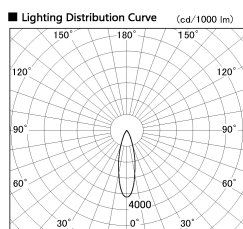

Item no. DD099-3030MW8540D

Series Name: Φ 125 Spark (Deep Cone)

Installation	Recessed mount
Type	
Fixture wattage	30.3W
Beam angle	27 deg
Color Temp.	4000K
CRI	Ra>85
Luminous	2914 lm
Body	Die-cast aluminum alloy
Body finish	N/A
Trim finish	White
Reflector finish	Mirror
IP Rate	IP20
Light source	COB module
Input Voltage	AC220~240V
Dimming Type	Non-Dimmable
Certificate	CE, CCC
Cut Hole	125mm