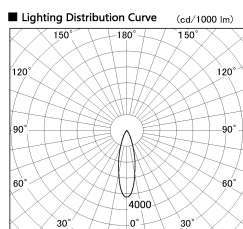

Item no. DD099-3030MW9027D

Series Name: Φ 125 Spark (Deep Cone)

Installation	Recessed mount
Type	
Fixture wattage	30.3W
Beam angle	27 deg
Color Temp.	2700K
CRI	Ra>90
Luminous	2469 lm
Body	Die-cast aluminum alloy
Body finish	N/A
Trim finish	White
Reflector finish	Mirror
IP Rate	IP20
Light source	COB module
Input Voltage	AC220~240V
Dimming Type	Non-Dimmable
Certificate	CE, CCC
Cut Hole	125mm