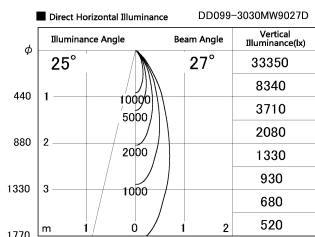

Item no. DD099-3030MW9027D

Series Name: Φ 125 Spark (Deep Cone)

Installation	Recessed mount
Type	
Fixture wattage	30.3W
Beam angle	27 deg
Color Temp.	2700K
CRI	Ra>90
Luminous	2469 lm
Body	Die-cast aluminum alloy
Body finish	N/A
Trim finish	White
Reflector finish	Mirror
IP Rate	IP20
Light source	COB module
Input Voltage	AC220~240V
Dimming Type	Non-Dimmable
Certificate	CE, CCC
Cut Hole	125mm