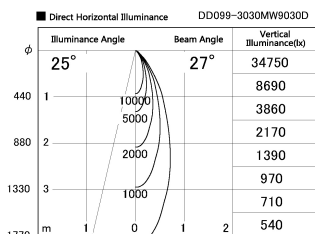

Item no. DD099-3030MW9030D

Series Name:  $\Phi$ 125 Spark (Deep Cone)

Installation	Recessed mount
Type	
Fixture wattage	30.3W
Beam angle	27 deg
Color Temp.	3000K
CRI	Ra>90
Luminous	2572 lm
Body	Die-cast aluminum alloy
Body finish	N/A
Trim finish	White
Reflector finish	Mirror
IP Rate	IP20
Light source	COB module
Input Voltage	AC220~240V
Dimming Type	Non-Dimmable
Certificate	CE, CCC
Cut Hole	125mm