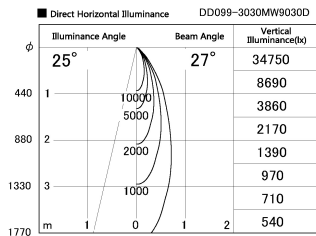

Item no. DD099-3030MW9030D

Series Name: Φ 125 Spark (Deep Cone)

Installation	Recessed mount
Type	Φ 125 Spark (Deep Cone)
Fixture wattage	30.3W
Beam angle	27 deg
Color Temp.	3000K
CRI	Ra>90
Luminous	2572 lm
Body	Die-cast aluminum alloy
Body finish	N/A
Trim finish	White
Reflector finish	Mirror
IP Rate	IP20
Light source	COB module
Input Voltage	AC220~240V
Dimming Type	Non-Dimmable
Certificate	CE, CCC
Cut Hole	125mm