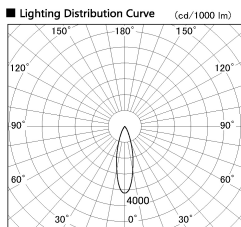

Item no. DD099-3030MW9030D

Series Name: Φ 125 Spark (Deep Cone)

Installation	Recessed mount
Type	Φ 125 Spark (Deep Cone)
Fixture wattage	30.3W
Beam angle	27 deg
Color Temp.	3000K
CRI	Ra>90
Luminous	2572 lm
Body	Die-cast aluminum alloy
Body finish	N/A
Trim finish	White
Reflector finish	Mirror
IP Rate	IP20
Light source	COB module
Input Voltage	AC220~240V
Dimming Type	Non-Dimmable
Certificate	CE, CCC
Cut Hole	125mm