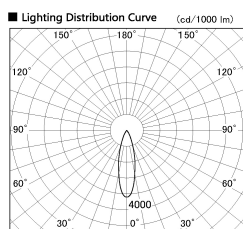

Item no. DD099-3030MW9030D

Series Name:  $\Phi$ 125 Spark (Deep Cone)

Installation	Recessed mount
Type	
Fixture wattage	30.3W
Beam angle	27 deg
Color Temp.	3000K
CRI	Ra>90
Luminous	2572 lm
Body	Die-cast aluminum alloy
Body finish	N/A
Trim finish	White
Reflector finish	Mirror
IP Rate	IP20
Light source	COB module
Input Voltage	AC220~240V
Dimming Type	Non-Dimmable
Certificate	CE, CCC
Cut Hole	125mm