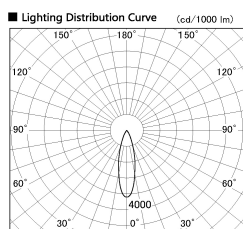

Item no. DD099-3030MW9035D

Series Name:  $\Phi$ 125 Spark (Deep Cone)

Installation	Recessed mount
Type	
Fixture wattage	30.3W
Beam angle	27 deg
Color Temp.	3500K
CRI	Ra>90
Luminous	2624 lm
Body	Die-cast aluminum alloy
Body finish	N/A
Trim finish	White
Reflector finish	Mirror
IP Rate	IP20
Light source	COB module
Input Voltage	AC220~240V
Dimming Type	Non-Dimmable
Certificate	CE, CCC
Cut Hole	125mm