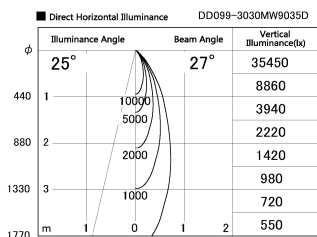

Item no. DD099-3030MW9035D

Series Name:  $\Phi$ 125 Spark (Deep Cone)

Installation	Recessed mount
Type	
Fixture wattage	30.3W
Beam angle	27 deg
Color Temp.	3500K
CRI	Ra>90
Luminous	2624 lm
Body	Die-cast aluminum alloy
Body finish	N/A
Trim finish	White
Reflector finish	Mirror
IP Rate	IP20
Light source	COB module
Input Voltage	AC220~240V
Dimming Type	Non-Dimmable
Certificate	CE, CCC
Cut Hole	125mm