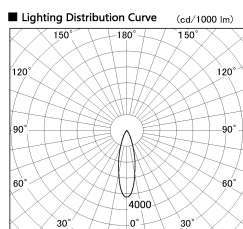

Item no. DD099-3030MW9040D

Series Name: Φ 125 Spark (Deep Cone)

Installation	Recessed mount
Type	
Fixture wattage	30.3W
Beam angle	27 deg
Color Temp.	4000K
CRI	Ra>90
Luminous	2649 lm
Body	Die-cast aluminum alloy
Body finish	N/A
Trim finish	White
Reflector finish	Mirror
IP Rate	IP20
Light source	COB module
Input Voltage	AC220~240V
Dimming Type	Non-Dimmable
Certificate	CE, CCC
Cut Hole	125mm