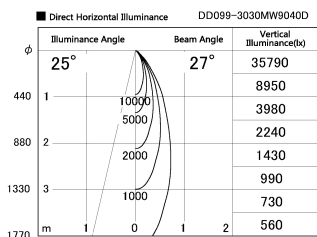

Item no. DD099-3030MW9040D

Series Name: Φ 125 Spark (Deep Cone)

Installation	Recessed mount
Type	
Fixture wattage	30.3W
Beam angle	27 deg
Color Temp.	4000K
CRI	Ra>90
Luminous	2649 lm
Body	Die-cast aluminum alloy
Body finish	N/A
Trim finish	White
Reflector finish	Mirror
IP Rate	IP20
Light source	COB module
Input Voltage	AC220~240V
Dimming Type	Non-Dimmable
Certificate	CE, CCC
Cut Hole	125mm