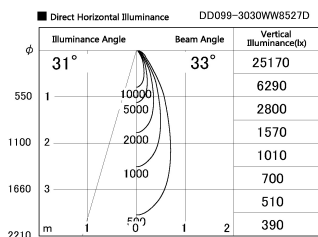

Item no. DD099-3030WW8527D

Series Name:  $\Phi$ 125 Spark (Deep Cone)

Installation	Recessed mount
Type	
Fixture wattage	30.3W
Beam angle	33 deg
Color Temp.	2700K
CRI	Ra>85
Luminous	2507 lm
Body	Die-cast aluminum alloy
Body finish	N/A
Trim finish	White
Reflector finish	White
IP Rate	IP20
Light source	COB module
Input Voltage	AC220~240V
Dimming Type	Non-Dimmable
Certificate	CE, CCC
Cut Hole	125mm