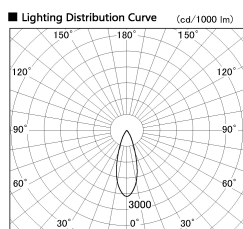

Item no. DD099-3030WW8527D

Series Name:  $\Phi$ 125 Spark (Deep Cone)

Installation	Recessed mount
Type	
Fixture wattage	30.3W
Beam angle	33 deg
Color Temp.	2700K
CRI	Ra>85
Luminous	2507 lm
Body	Die-cast aluminum alloy
Body finish	N/A
Trim finish	White
Reflector finish	White
IP Rate	IP20
Light source	COB module
Input Voltage	AC220~240V
Dimming Type	Non-Dimmable
Certificate	CE, CCC
Cut Hole	125mm