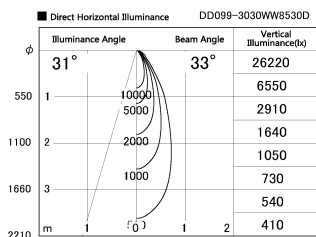

Item no. DD099-3030WW8530D

Series Name: Φ 125 Spark (Deep Cone)

Installation	Recessed mount
Type	
Fixture wattage	30.3W
Beam angle	33 deg
Color Temp.	3000K
CRI	Ra>85
Luminous	2611 lm
Body	Die-cast aluminum alloy
Body finish	N/A
Trim finish	White
Reflector finish	White
IP Rate	IP20
Light source	COB module
Input Voltage	AC220~240V
Dimming Type	Non-Dimmable
Certificate	CE, CCC
Cut Hole	125mm