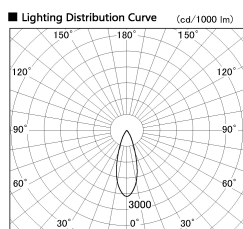

Item no. DD099-3030WW8530D

Series Name: Φ 125 Spark (Deep Cone)

Installation	Recessed mount
Type	
Fixture wattage	30.3W
Beam angle	33 deg
Color Temp.	3000K
CRI	Ra>85
Luminous	2611 lm
Body	Die-cast aluminum alloy
Body finish	N/A
Trim finish	White
Reflector finish	White
IP Rate	IP20
Light source	COB module
Input Voltage	AC220~240V
Dimming Type	Non-Dimmable
Certificate	CE, CCC
Cut Hole	125mm