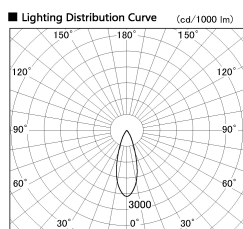

Item no. DD099-3030WW8535D

Series Name: Φ 125 Spark (Deep Cone)

Installation	Recessed mount
Type	
Fixture wattage	30.3W
Beam angle	33 deg
Color Temp.	3500K
CRI	Ra>85
Luminous	2663 lm
Body	Die-cast aluminum alloy
Body finish	N/A
Trim finish	White
Reflector finish	White
IP Rate	IP20
Light source	COB module
Input Voltage	AC220~240V
Dimming Type	Non-Dimmable
Certificate	CE, CCC
Cut Hole	125mm