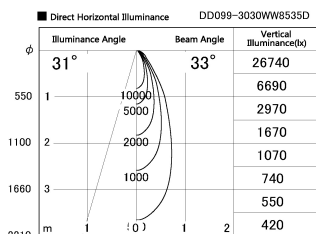

Item no. DD099-3030WW8535D

Series Name: Φ 125 Spark (Deep Cone)

Installation	Recessed mount
Type	
Fixture wattage	30.3W
Beam angle	33 deg
Color Temp.	3500K
CRI	Ra>85
Luminous	2663 lm
Body	Die-cast aluminum alloy
Body finish	N/A
Trim finish	White
Reflector finish	White
IP Rate	IP20
Light source	COB module
Input Voltage	AC220~240V
Dimming Type	Non-Dimmable
Certificate	CE, CCC
Cut Hole	125mm