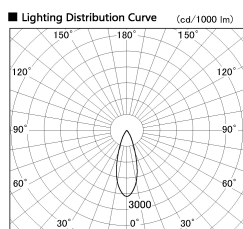

Item no. DD099-3030WW8540D

Series Name:  $\Phi$ 125 Spark (Deep Cone)

Installation	Recessed mount
Type	
Fixture wattage	30.3W
Beam angle	33 deg
Color Temp.	4000K
CRI	Ra>85
Luminous	2689 lm
Body	Die-cast aluminum alloy
Body finish	N/A
Trim finish	White
Reflector finish	White
IP Rate	IP20
Light source	COB module
Input Voltage	AC220~240V
Dimming Type	Non-Dimmable
Certificate	CE, CCC
Cut Hole	125mm