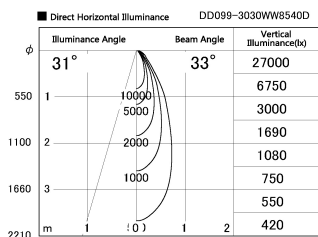

Item no. DD099-3030WW8540D

Series Name:  $\Phi$ 125 Spark (Deep Cone)

Installation	Recessed mount
Type	
Fixture wattage	30.3W
Beam angle	33 deg
Color Temp.	4000K
CRI	Ra>85
Luminous	2689 lm
Body	Die-cast aluminum alloy
Body finish	N/A
Trim finish	White
Reflector finish	White
IP Rate	IP20
Light source	COB module
Input Voltage	AC220~240V
Dimming Type	Non-Dimmable
Certificate	CE, CCC
Cut Hole	125mm