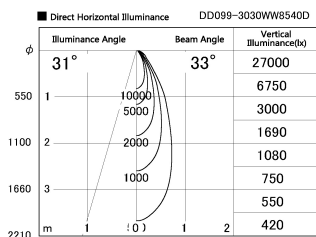

Item no. DD099-3030WW8540D

Series Name: Φ 125 Spark (Deep Cone)

Installation	Recessed mount
Type	
Fixture wattage	30.3W
Beam angle	33 deg
Color Temp.	4000K
CRI	Ra>85
Luminous	2689 lm
Body	Die-cast aluminum alloy
Body finish	N/A
Trim finish	White
Reflector finish	White
IP Rate	IP20
Light source	COB module
Input Voltage	AC220~240V
Dimming Type	Non-Dimmable
Certificate	CE, CCC
Cut Hole	125mm