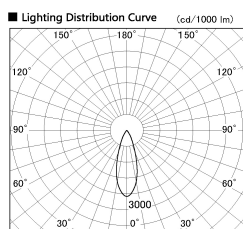

Item no. DD099-3030WW8540D

Series Name: Φ 125 Spark (Deep Cone)

Installation	Recessed mount
Type	
Fixture wattage	30.3W
Beam angle	33 deg
Color Temp.	4000K
CRI	Ra>85
Luminous	2689 lm
Body	Die-cast aluminum alloy
Body finish	N/A
Trim finish	White
Reflector finish	White
IP Rate	IP20
Light source	COB module
Input Voltage	AC220~240V
Dimming Type	Non-Dimmable
Certificate	CE, CCC
Cut Hole	125mm