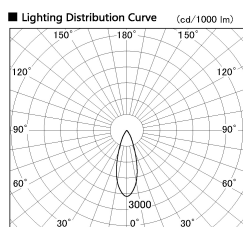

Item no. DD099-3030WW9027D

Series Name: Φ 125 Spark (Deep Cone)

Installation	Recessed mount
Type	
Fixture wattage	30.3W
Beam angle	33 deg
Color Temp.	2700K
CRI	Ra>90
Luminous	2279 lm
Body	Die-cast aluminum alloy
Body finish	N/A
Trim finish	White
Reflector finish	White
IP Rate	IP20
Light source	COB module
Input Voltage	AC220~240V
Dimming Type	Non-Dimmable
Certificate	CE, CCC
Cut Hole	125mm