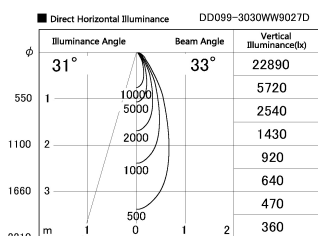

Item no. DD099-3030WW9027D

Series Name: Φ 125 Spark (Deep Cone)

Installation	Recessed mount
Type	
Fixture wattage	30.3W
Beam angle	33 deg
Color Temp.	2700K
CRI	Ra>90
Luminous	2279 lm
Body	Die-cast aluminum alloy
Body finish	N/A
Trim finish	White
Reflector finish	White
IP Rate	IP20
Light source	COB module
Input Voltage	AC220~240V
Dimming Type	Non-Dimmable
Certificate	CE, CCC
Cut Hole	125mm