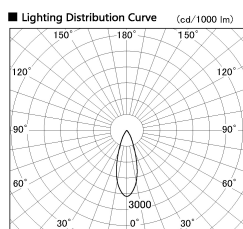

Item no. DD099-3030WW9027D

Series Name: Φ 125 Spark (Deep Cone)

Installation	Recessed mount
Type	Φ 125 Spark (Deep Cone)
Fixture wattage	30.3W
Beam angle	33 deg
Color Temp.	2700K
CRI	Ra>90
Luminous	2279 lm
Body	Die-cast aluminum alloy
Body finish	N/A
Trim finish	White
Reflector finish	White
IP Rate	IP20
Light source	COB module
Input Voltage	AC220~240V
Dimming Type	Non-Dimmable
Certificate	CE, CCC
Cut Hole	125mm