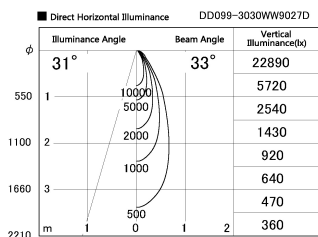

Item no. DD099-3030WW9027D

Series Name: Φ 125 Spark (Deep Cone)

Installation	Recessed mount
Type	Φ 125 Spark (Deep Cone)
Fixture wattage	30.3W
Beam angle	33 deg
Color Temp.	2700K
CRI	Ra>90
Luminous	2279 lm
Body	Die-cast aluminum alloy
Body finish	N/A
Trim finish	White
Reflector finish	White
IP Rate	IP20
Light source	COB module
Input Voltage	AC220~240V
Dimming Type	Non-Dimmable
Certificate	CE, CCC
Cut Hole	125mm