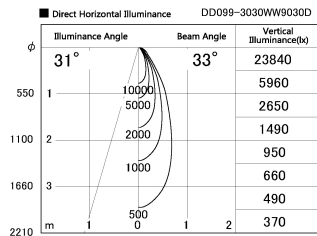

Item no. DD099-3030WW9030D

Series Name:  $\Phi$ 125 Spark (Deep Cone)

Installation	Recessed mount
Type	
Fixture wattage	30.3W
Beam angle	33 deg
Color Temp.	3000K
CRI	Ra>90
Luminous	2374 lm
Body	Die-cast aluminum alloy
Body finish	N/A
Trim finish	White
Reflector finish	White
IP Rate	IP20
Light source	COB module
Input Voltage	AC220~240V
Dimming Type	Non-Dimmable
Certificate	CE, CCC
Cut Hole	125mm