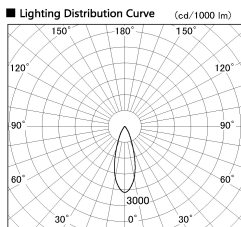

Item no. DD099-3030WW9030D

Series Name:  $\Phi$ 125 Spark (Deep Cone)

Installation	Recessed mount
Type	
Fixture wattage	30.3W
Beam angle	33 deg
Color Temp.	3000K
CRI	Ra>90
Luminous	2374 lm
Body	Die-cast aluminum alloy
Body finish	N/A
Trim finish	White
Reflector finish	White
IP Rate	IP20
Light source	COB module
Input Voltage	AC220~240V
Dimming Type	Non-Dimmable
Certificate	CE, CCC
Cut Hole	125mm