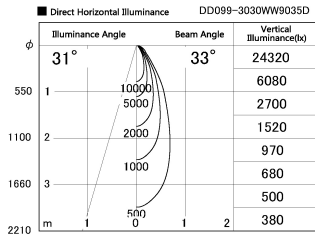

Item no. DD099-3030WW9035D

Series Name: Φ 125 Spark (Deep Cone)

Installation	Recessed mount
Type	
Fixture wattage	30.3W
Beam angle	33 deg
Color Temp.	3500K
CRI	Ra>90
Luminous	2422 lm
Body	Die-cast aluminum alloy
Body finish	N/A
Trim finish	White
Reflector finish	White
IP Rate	IP20
Light source	COB module
Input Voltage	AC220~240V
Dimming Type	Non-Dimmable
Certificate	CE, CCC
Cut Hole	125mm