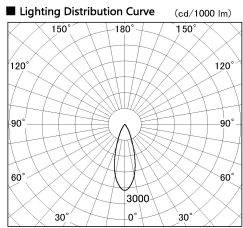

Item no. DD099-3030WW9035D

Series Name: Φ 125 Spark (Deep Cone)

Installation	Recessed mount
Type	
Fixture wattage	30.3W
Beam angle	33 deg
Color Temp.	3500K
CRI	Ra>90
Luminous	2422 lm
Body	Die-cast aluminum alloy
Body finish	N/A
Trim finish	White
Reflector finish	White
IP Rate	IP20
Light source	COB module
Input Voltage	AC220~240V
Dimming Type	Non-Dimmable
Certificate	CE, CCC
Cut Hole	125mm