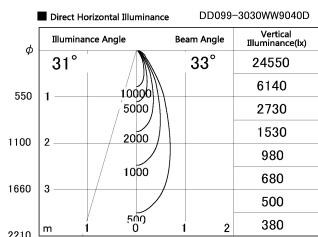

Item no. DD099-3030WW9040D

Series Name:  $\Phi$ 125 Spark (Deep Cone)

Installation	Recessed mount
Type	
Fixture wattage	30.3W
Beam angle	33 deg
Color Temp.	4000K
CRI	Ra>90
Luminous	2445 lm
Body	Die-cast aluminum alloy
Body finish	N/A
Trim finish	White
Reflector finish	White
IP Rate	IP20
Light source	COB module
Input Voltage	AC220~240V
Dimming Type	Non-Dimmable
Certificate	CE, CCC
Cut Hole	125mm