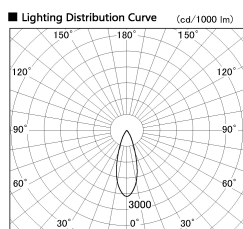

Item no. DD099-3030WW9040D

Series Name:  $\Phi$ 125 Spark (Deep Cone)

Installation	Recessed mount
Type	
Fixture wattage	30.3W
Beam angle	33 deg
Color Temp.	4000K
CRI	Ra>90
Luminous	2445 lm
Body	Die-cast aluminum alloy
Body finish	N/A
Trim finish	White
Reflector finish	White
IP Rate	IP20
Light source	COB module
Input Voltage	AC220~240V
Dimming Type	Non-Dimmable
Certificate	CE, CCC
Cut Hole	125mm