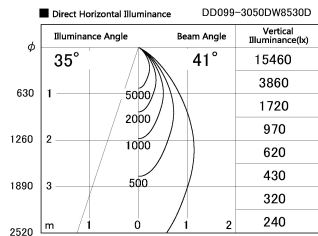

Item no. DD099-3050DW8530D

Series Name: Φ 125 Spark (Deep Cone)

With Dark Mirror Reflector

Installation	Recessed mount
Type	
Fixture wattage	30.3W
Beam angle	41 deg
Color Temp.	3000K
CRI	Ra>85
Luminous	2474 lm
Body	Die-cast aluminum alloy
Body finish	N/A
Trim finish	White
Reflector finish	Dark Mirror
IP Rate	IP20
Light source	COB module
Input Voltage	AC220~240V
Dimming Type	Non-Dimmable
Certificate	CE, CCC
Cut Hole	125mm