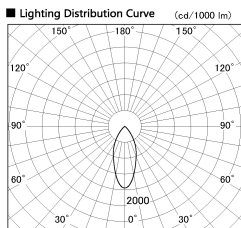

Item no. DD099-3050DW8530D

Series Name: Φ 125 Spark (Deep Cone)

With Dark Mirror Reflector

Installation	Recessed mount
Type	
Fixture wattage	30.3W
Beam angle	41 deg
Color Temp.	3000K
CRI	Ra>85
Luminous	2474 lm
Body	Die-cast aluminum alloy
Body finish	N/A
Trim finish	White
Reflector finish	Dark Mirror
IP Rate	IP20
Light source	COB module
Input Voltage	AC220~240V
Dimming Type	Non-Dimmable
Certificate	CE, CCC
Cut Hole	125mm