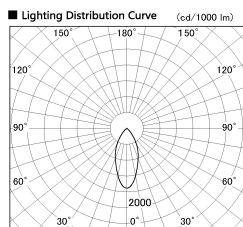

Item no. DD099-3050MW8527D

Series Name: Φ 125 Spark (Deep Cone)

Installation	Recessed mount
Type	
Fixture wattage	30.3W
Beam angle	43 deg
Color Temp.	2700K
CRI	Ra>85
Luminous	2388 lm
Body	Die-cast aluminum alloy
Body finish	N/A
Trim finish	White
Reflector finish	Mirror
IP Rate	IP20
Light source	COB module
Input Voltage	AC220~240V
Dimming Type	Non-Dimmable
Certificate	CE, CCC
Cut Hole	125mm