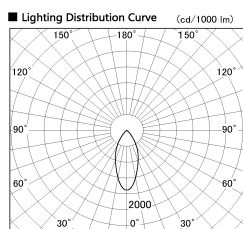

Item no. DD099-3050MW8527D

Series Name: Φ 125 Spark (Deep Cone)

Installation	Recessed mount
Type	
Fixture wattage	30.3W
Beam angle	43 deg
Color Temp.	2700K
CRI	Ra>85
Luminous	2388 lm
Body	Die-cast aluminum alloy
Body finish	N/A
Trim finish	White
Reflector finish	Mirror
IP Rate	IP20
Light source	COB module
Input Voltage	AC220~240V
Dimming Type	Non-Dimmable
Certificate	CE, CCC
Cut Hole	125mm