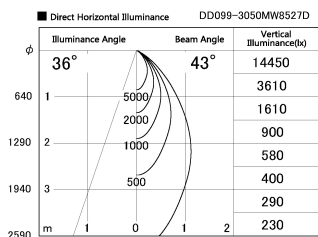

Item no. DD099-3050MW8527D

Series Name: Φ 125 Spark (Deep Cone)

Installation	Recessed mount
Type	
Fixture wattage	30.3W
Beam angle	43 deg
Color Temp.	2700K
CRI	Ra>85
Luminous	2388 lm
Body	Die-cast aluminum alloy
Body finish	N/A
Trim finish	White
Reflector finish	Mirror
IP Rate	IP20
Light source	COB module
Input Voltage	AC220~240V
Dimming Type	Non-Dimmable
Certificate	CE, CCC
Cut Hole	125mm