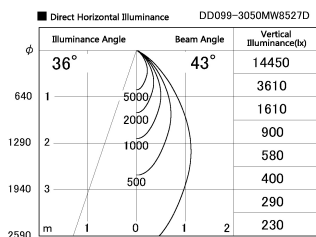

Item no. DD099-3050MW8527D

Series Name: Φ 125 Spark (Deep Cone)

Installation	Recessed mount
Type	
Fixture wattage	30.3W
Beam angle	43 deg
Color Temp.	2700K
CRI	Ra>85
Luminous	2388 lm
Body	Die-cast aluminum alloy
Body finish	N/A
Trim finish	White
Reflector finish	Mirror
IP Rate	IP20
Light source	COB module
Input Voltage	AC220~240V
Dimming Type	Non-Dimmable
Certificate	CE, CCC
Cut Hole	125mm