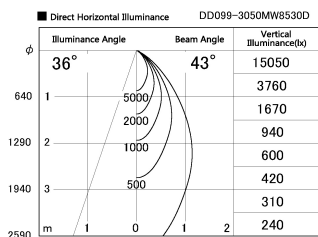

Item no. DD099-3050MW8530D

Series Name:  $\Phi$ 125 Spark (Deep Cone)

Installation	Recessed mount
Type	
Fixture wattage	30.3W
Beam angle	43 deg
Color Temp.	3000K
CRI	Ra>85
Luminous	2488 lm
Body	Die-cast aluminum alloy
Body finish	N/A
Trim finish	White
Reflector finish	Mirror
IP Rate	IP20
Light source	COB module
Input Voltage	AC220~240V
Dimming Type	Non-Dimmable
Certificate	CE, CCC
Cut Hole	125mm