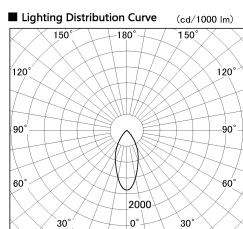

Item no. DD099-3050MW8530D

Series Name:  $\Phi$ 125 Spark (Deep Cone)

Installation	Recessed mount
Type	
Fixture wattage	30.3W
Beam angle	43 deg
Color Temp.	3000K
CRI	Ra>85
Luminous	2488 lm
Body	Die-cast aluminum alloy
Body finish	N/A
Trim finish	White
Reflector finish	Mirror
IP Rate	IP20
Light source	COB module
Input Voltage	AC220~240V
Dimming Type	Non-Dimmable
Certificate	CE, CCC
Cut Hole	125mm