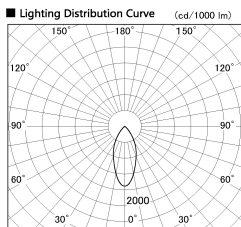

Item no. DD099-3050MW8535D

Series Name:  $\Phi$ 125 Spark (Deep Cone)

Installation	Recessed mount
Type	$\Phi$ 125 Spark (Deep Cone)
Fixture wattage	30.3W
Beam angle	43 deg
Color Temp.	3500K
CRI	Ra>85
Luminous	2538 lm
Body	Die-cast aluminum alloy
Body finish	N/A
Trim finish	White
Reflector finish	Mirror
IP Rate	IP20
Light source	COB module
Input Voltage	AC220~240V
Dimming Type	Non-Dimmable
Certificate	CE, CCC
Cut Hole	125mm