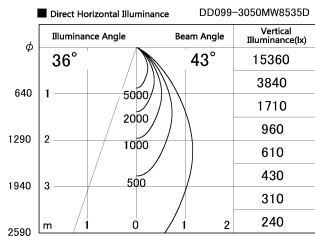

Item no. DD099-3050MW8535D

Series Name:  $\Phi$ 125 Spark (Deep Cone)

Installation	Recessed mount
Type	$\Phi$ 125 Spark (Deep Cone)
Fixture wattage	30.3W
Beam angle	43 deg
Color Temp.	3500K
CRI	Ra>85
Luminous	2538 lm
Body	Die-cast aluminum alloy
Body finish	N/A
Trim finish	White
Reflector finish	Mirror
IP Rate	IP20
Light source	COB module
Input Voltage	AC220~240V
Dimming Type	Non-Dimmable
Certificate	CE, CCC
Cut Hole	125mm