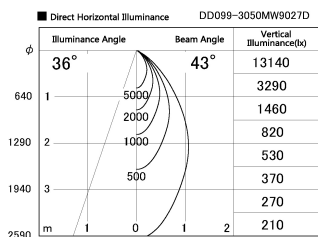

Item no. DD099-3050MW9027D

Series Name:  $\Phi$ 125 Spark (Deep Cone)

Installation	Recessed mount
Type	
Fixture wattage	30.3W
Beam angle	43 deg
Color Temp.	2700K
CRI	Ra>90
Luminous	2172 lm
Body	Die-cast aluminum alloy
Body finish	N/A
Trim finish	White
Reflector finish	Mirror
IP Rate	IP20
Light source	COB module
Input Voltage	AC220~240V
Dimming Type	Non-Dimmable
Certificate	CE, CCC
Cut Hole	125mm