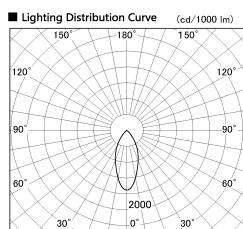

Item no. DD099-3050MW9027D

Series Name:  $\Phi$ 125 Spark (Deep Cone)

Installation	Recessed mount
Type	
Fixture wattage	30.3W
Beam angle	43 deg
Color Temp.	2700K
CRI	Ra>90
Luminous	2172 lm
Body	Die-cast aluminum alloy
Body finish	N/A
Trim finish	White
Reflector finish	Mirror
IP Rate	IP20
Light source	COB module
Input Voltage	AC220~240V
Dimming Type	Non-Dimmable
Certificate	CE, CCC
Cut Hole	125mm