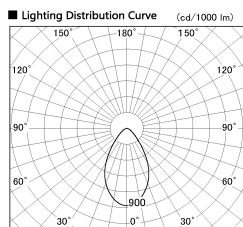

Item no. DD099-3050WW8527D

Series Name: Φ 125 Spark (Deep Cone)

Installation	Recessed mount
Type	
Fixture wattage	30.3W
Beam angle	61 deg
Color Temp.	2700K
CRI	Ra>85
Luminous	2167 lm
Body	Die-cast aluminum alloy
Body finish	N/A
Trim finish	White
Reflector finish	White
IP Rate	IP20
Light source	COB module
Input Voltage	AC220~240V
Dimming Type	Non-Dimmable
Certificate	CE, CCC
Cut Hole	125mm