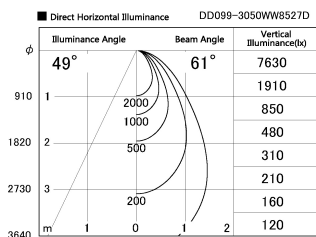

Item no. DD099-3050WW8527D

Series Name: Φ 125 Spark (Deep Cone)

Installation	Recessed mount
Type	
Fixture wattage	30.3W
Beam angle	61 deg
Color Temp.	2700K
CRI	Ra>85
Luminous	2167 lm
Body	Die-cast aluminum alloy
Body finish	N/A
Trim finish	White
Reflector finish	White
IP Rate	IP20
Light source	COB module
Input Voltage	AC220~240V
Dimming Type	Non-Dimmable
Certificate	CE, CCC
Cut Hole	125mm