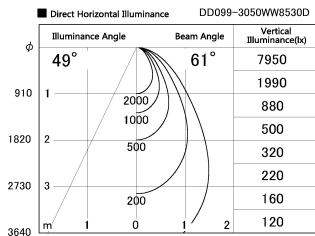

Item no. DD099-3050WW8530D

Series Name: Φ 125 Spark (Deep Cone)

Installation	Recessed mount
Type	Φ 125 Spark (Deep Cone)
Fixture wattage	30.3W
Beam angle	61 deg
Color Temp.	3000K
CRI	Ra>85
Luminous	2257 lm
Body	Die-cast aluminum alloy
Body finish	N/A
Trim finish	White
Reflector finish	White
IP Rate	IP20
Light source	COB module
Input Voltage	AC220~240V
Dimming Type	Non-Dimmable
Certificate	CE, CCC
Cut Hole	125mm