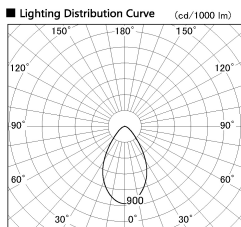

Item no. DD099-3050WW8530D

Series Name: Φ 125 Spark (Deep Cone)

Installation	Recessed mount
Type	Φ 125 Spark (Deep Cone)
Fixture wattage	30.3W
Beam angle	61 deg
Color Temp.	3000K
CRI	Ra>85
Luminous	2257 lm
Body	Die-cast aluminum alloy
Body finish	N/A
Trim finish	White
Reflector finish	White
IP Rate	IP20
Light source	COB module
Input Voltage	AC220~240V
Dimming Type	Non-Dimmable
Certificate	CE, CCC
Cut Hole	125mm