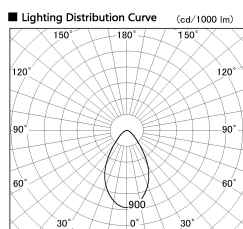

Item no. DD099-3050WW8530D

Series Name: Φ 125 Spark (Deep Cone)

Installation	Recessed mount
Type	
Fixture wattage	30.3W
Beam angle	61 deg
Color Temp.	3000K
CRI	Ra>85
Luminous	2257 lm
Body	Die-cast aluminum alloy
Body finish	N/A
Trim finish	White
Reflector finish	White
IP Rate	IP20
Light source	COB module
Input Voltage	AC220~240V
Dimming Type	Non-Dimmable
Certificate	CE, CCC
Cut Hole	125mm