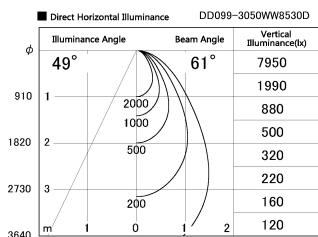

Item no. DD099-3050WW8530D

Series Name: Φ 125 Spark (Deep Cone)

Installation	Recessed mount
Type	
Fixture wattage	30.3W
Beam angle	61 deg
Color Temp.	3000K
CRI	Ra>85
Luminous	2257 lm
Body	Die-cast aluminum alloy
Body finish	N/A
Trim finish	White
Reflector finish	White
IP Rate	IP20
Light source	COB module
Input Voltage	AC220~240V
Dimming Type	Non-Dimmable
Certificate	CE, CCC
Cut Hole	125mm