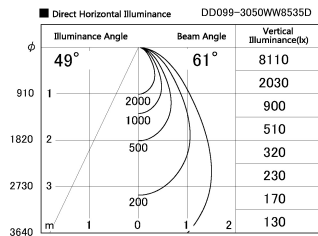

Item no. DD099-3050WW8535D

Series Name: Φ 125 Spark (Deep Cone)

Installation	Recessed mount
Type	
Fixture wattage	30.3W
Beam angle	61 deg
Color Temp.	3500K
CRI	Ra>85
Luminous	2302 lm
Body	Die-cast aluminum alloy
Body finish	N/A
Trim finish	White
Reflector finish	White
IP Rate	IP20
Light source	COB module
Input Voltage	AC220~240V
Dimming Type	Non-Dimmable
Certificate	CE, CCC
Cut Hole	125mm