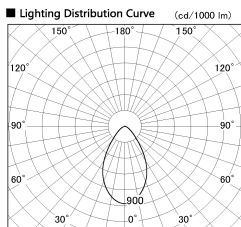

Item no. DD099-3050WW8535D

Series Name: Φ 125 Spark (Deep Cone)

Installation	Recessed mount
Type	
Fixture wattage	30.3W
Beam angle	61 deg
Color Temp.	3500K
CRI	Ra>85
Luminous	2302 lm
Body	Die-cast aluminum alloy
Body finish	N/A
Trim finish	White
Reflector finish	White
IP Rate	IP20
Light source	COB module
Input Voltage	AC220~240V
Dimming Type	Non-Dimmable
Certificate	CE, CCC
Cut Hole	125mm