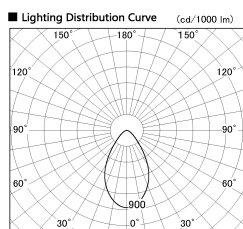

Item no. DD099-3050WW8535D

Series Name: Φ 125 Spark (Deep Cone)

Installation	Recessed mount
Type	Φ 125 Spark (Deep Cone)
Fixture wattage	30.3W
Beam angle	61 deg
Color Temp.	3500K
CRI	Ra>85
Luminous	2302 lm
Body	Die-cast aluminum alloy
Body finish	N/A
Trim finish	White
Reflector finish	White
IP Rate	IP20
Light source	COB module
Input Voltage	AC220~240V
Dimming Type	Non-Dimmable
Certificate	CE, CCC
Cut Hole	125mm