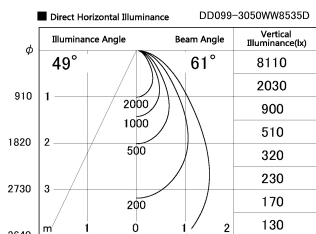

Item no. DD099-3050WW8535D

Series Name: Φ 125 Spark (Deep Cone)

Installation	Recessed mount
Type	Φ 125 Spark (Deep Cone)
Fixture wattage	30.3W
Beam angle	61 deg
Color Temp.	3500K
CRI	Ra>85
Luminous	2302 lm
Body	Die-cast aluminum alloy
Body finish	N/A
Trim finish	White
Reflector finish	White
IP Rate	IP20
Light source	COB module
Input Voltage	AC220~240V
Dimming Type	Non-Dimmable
Certificate	CE, CCC
Cut Hole	125mm