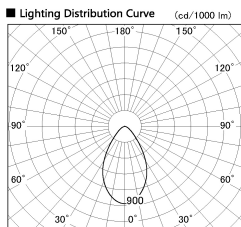

Item no. DD099-3050WW8540D

Series Name: Φ 125 Spark (Deep Cone)

Installation	Recessed mount
Type	
Fixture wattage	30.3W
Beam angle	61 deg
Color Temp.	4000K
CRI	Ra>85
Luminous	2324 lm
Body	Die-cast aluminum alloy
Body finish	N/A
Trim finish	White
Reflector finish	White
IP Rate	IP20
Light source	COB module
Input Voltage	AC220~240V
Dimming Type	Non-Dimmable
Certificate	CE, CCC
Cut Hole	125mm