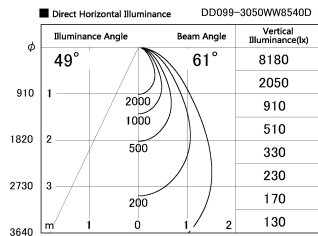

Item no. DD099-3050WW8540D

Series Name: Φ 125 Spark (Deep Cone)

Installation	Recessed mount
Type	
Fixture wattage	30.3W
Beam angle	61 deg
Color Temp.	4000K
CRI	Ra>85
Luminous	2324 lm
Body	Die-cast aluminum alloy
Body finish	N/A
Trim finish	White
Reflector finish	White
IP Rate	IP20
Light source	COB module
Input Voltage	AC220~240V
Dimming Type	Non-Dimmable
Certificate	CE, CCC
Cut Hole	125mm