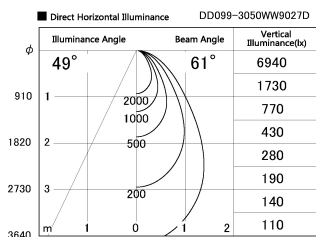

Item no. DD099-3050WW9027D

Series Name: Φ 125 Spark (Deep Cone)

Installation	Recessed mount
Type	
Fixture wattage	30.3W
Beam angle	61 deg
Color Temp.	2700K
CRI	Ra>90
Luminous	1970 lm
Body	Die-cast aluminum alloy
Body finish	N/A
Trim finish	White
Reflector finish	White
IP Rate	IP20
Light source	COB module
Input Voltage	AC220~240V
Dimming Type	Non-Dimmable
Certificate	CE, CCC
Cut Hole	125mm