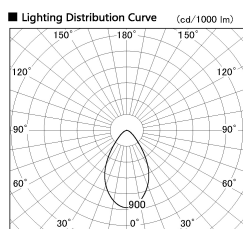

Item no. DD099-3050WW9027D

Series Name: Φ 125 Spark (Deep Cone)

Installation	Recessed mount
Type	
Fixture wattage	30.3W
Beam angle	61 deg
Color Temp.	2700K
CRI	Ra>90
Luminous	1970 lm
Body	Die-cast aluminum alloy
Body finish	N/A
Trim finish	White
Reflector finish	White
IP Rate	IP20
Light source	COB module
Input Voltage	AC220~240V
Dimming Type	Non-Dimmable
Certificate	CE, CCC
Cut Hole	125mm