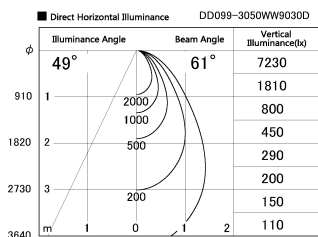

Item no. DD099-3050WW9030D

Series Name: Φ 125 Spark (Deep Cone)

Installation	Recessed mount
Type	
Fixture wattage	30.3W
Beam angle	61 deg
Color Temp.	3000K
CRI	Ra>90
Luminous	2052 lm
Body	Die-cast aluminum alloy
Body finish	N/A
Trim finish	White
Reflector finish	White
IP Rate	IP20
Light source	COB module
Input Voltage	AC220~240V
Dimming Type	Non-Dimmable
Certificate	CE, CCC
Cut Hole	125mm