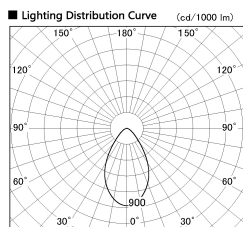

Item no. DD099-3050WW9030D

Series Name: Φ 125 Spark (Deep Cone)

Installation	Recessed mount
Type	
Fixture wattage	30.3W
Beam angle	61 deg
Color Temp.	3000K
CRI	Ra>90
Luminous	2052 lm
Body	Die-cast aluminum alloy
Body finish	N/A
Trim finish	White
Reflector finish	White
IP Rate	IP20
Light source	COB module
Input Voltage	AC220~240V
Dimming Type	Non-Dimmable
Certificate	CE, CCC
Cut Hole	125mm