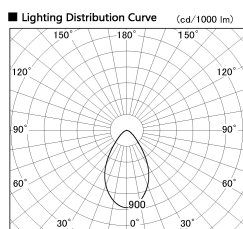

Item no. DD099-3050WW9035D

Series Name: Φ 125 Spark (Deep Cone)

Installation	Recessed mount
Type	Φ 125 Spark (Deep Cone)
Fixture wattage	30.3W
Beam angle	61 deg
Color Temp.	3500K
CRI	Ra>90
Luminous	2093 lm
Body	Die-cast aluminum alloy
Body finish	N/A
Trim finish	White
Reflector finish	White
IP Rate	IP20
Light source	COB module
Input Voltage	AC220~240V
Dimming Type	Non-Dimmable
Certificate	CE, CCC
Cut Hole	125mm