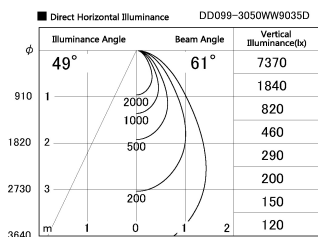

Item no. DD099-3050WW9035D

Series Name: Φ 125 Spark (Deep Cone)

Installation	Recessed mount
Type	Φ 125 Spark (Deep Cone)
Fixture wattage	30.3W
Beam angle	61 deg
Color Temp.	3500K
CRI	Ra>90
Luminous	2093 lm
Body	Die-cast aluminum alloy
Body finish	N/A
Trim finish	White
Reflector finish	White
IP Rate	IP20
Light source	COB module
Input Voltage	AC220~240V
Dimming Type	Non-Dimmable
Certificate	CE, CCC
Cut Hole	125mm