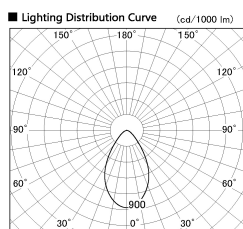

Item no. DD099-3050WW9035D

Series Name: Φ 125 Spark (Deep Cone)

Installation	Recessed mount
Type	
Fixture wattage	30.3W
Beam angle	61 deg
Color Temp.	3500K
CRI	Ra>90
Luminous	2093 lm
Body	Die-cast aluminum alloy
Body finish	N/A
Trim finish	White
Reflector finish	White
IP Rate	IP20
Light source	COB module
Input Voltage	AC220~240V
Dimming Type	Non-Dimmable
Certificate	CE, CCC
Cut Hole	125mm