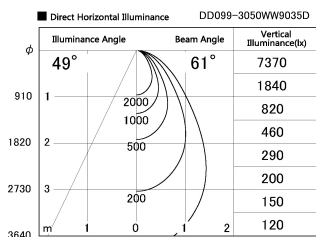

Item no. DD099-3050WW9035D

Series Name: Φ 125 Spark (Deep Cone)

Installation	Recessed mount
Type	
Fixture wattage	30.3W
Beam angle	61 deg
Color Temp.	3500K
CRI	Ra>90
Luminous	2093 lm
Body	Die-cast aluminum alloy
Body finish	N/A
Trim finish	White
Reflector finish	White
IP Rate	IP20
Light source	COB module
Input Voltage	AC220~240V
Dimming Type	Non-Dimmable
Certificate	CE, CCC
Cut Hole	125mm